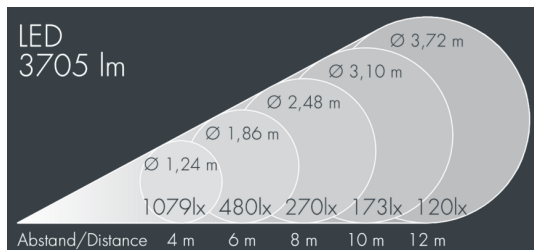

## Superlight Compact LED

8 890 056 049

48 W, 4390 lm, 3000 K warm white,  
medium wide beam 18°

Customized solutions and modifications are possible: Special RAL, DB or NCS colours as polyester powder coat, luminaires in 2700 K and other colour temperatures and versions for high ambient temperature.

## Specification text

housing made of die-cast aluminum AlSi12, polyester powder coated by high-quality and UV-stabilized coating process, Colour: silver grey, all exterior parts are stainless steel, tempered safety glass, anti-reflective coating from 1 side, dark screenprint, silicon gasket, closure with 4 stainless steel screws, powder coated aluminum mounting bracket with tilt scale: 2 drilled holes  $\varnothing$  8.5 mm, spacing 70 mm, 1 centre hole  $\varnothing$  17 mm, tilt range: 120°, cable gland: M20, connecting terminal: 3 pole, highly efficient anodized rotationally symmetrical reflector with matt finish, integral driver (AC/DC), CRI > 80, max 2 SDCM, service life L90/B10 > 50.000 h, Beam angle (FWHM): 18°, luminous flux: 4390 lm, wattage: 48 W, delivered lumens 91 lm/W, protection type IP67, protection class I, impact resistance IK08, windage area 0,04 m<sup>2</sup>, dimensions (L×H×W): 140 × 163 × 190 mm, weight 2.56 kg

## Specification

Wattage	48 W	Beam angle (FWHM)	18°
Delivered lumens	91 lm/W	Housing colour	silver grey
Light source	LED 3000 K	Power supply cable	$\varnothing$ 6 – 13 mm
Color Rendering Index	CRI > 80	Protection type	IP67
Colour tolerance	max 2 SDCM	Protection class	I
Lifetime ta 25° C	L90/B10 > 50.000 h	Impact resistance	IK08
Control gear	on / off	Windage area	0,04m <sup>2</sup>
Input voltage AC	220 – 240 V	Dimensions	140 × 163 × 190 mm
Input voltage DC	195 – 255 V	Weight	2,56 kg
Voltage protection	4 kV L/N   2 kV L/PE	Max. ambient temperature ta	40°
Luminaires per B16A / C16A	34 / 57		