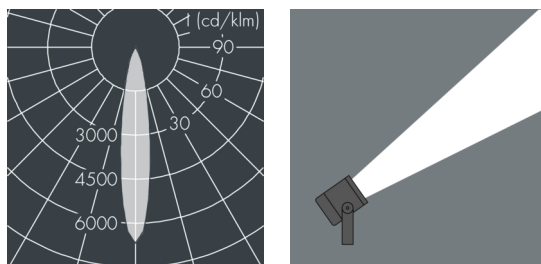

## Superlight Compact LED

8 890 056 049

48 W, 4390 lm, 3000 K warm white,  
medium wide beam 18°

Customized solutions and modifications are possible: Special RAL, DB or NCS colours as polyester powder coat, luminaires in 2700 K and other colour temperatures and versions for high ambient temperature.

## Specification text

housing made of die-cast aluminum AlSi12, polyester powder coated by high-quality and UV-stabilized coating process, Colour: silver grey, all exterior parts are stainless steel, tempered safety glass, anti-reflective coating from 1 side, dark screenprint, silicon gasket, closure with 4 stainless steel screws, powder coated aluminum mounting bracket with tilt scale: 2 drilled holes  $\varnothing$  8.5 mm, spacing 70 mm, 1 centre hole  $\varnothing$  17 mm, tilt range: 120°, cable gland: M20, connecting terminal: 3 pole, highly efficient anodized rotationally symmetrical reflector with matt finish, integral driver (AC/DC), CRI > 80, max 2 SDCM, service life L90/B10 > 50.000 h, Beam angle (FWHM): 18°, luminous flux: 4390 lm, wattage: 48 W, delivered lumens 91 lm/W, protection type IP67, protection class I, impact resistance IK08, windage area 0,04 m<sup>2</sup>, dimensions (L×H×W): 140 × 163 × 190 mm, weight 2.56 kg

## Specification

Wattage	48 W	Beam angle (FWHM)	18°
Delivered lumens	91 lm/W	Housing colour	silver grey
Light source	LED 3000 K	Power supply cable	$\varnothing$ 6 – 13 mm
Color Rendering Index	CRI > 80	Protection type	IP67
Colour tolerance	max 2 SDCM	Protection class	I
Lifetime ta 25° C	L90/B10 > 50.000 h	Impact resistance	IK08
Control gear	on / off	Windage area	0,04m <sup>2</sup>
Input voltage AC	220 – 240 V	Dimensions	140 × 163 × 190 mm
Input voltage DC	195 – 255 V	Weight	2,56 kg
Voltage protection	4 kV L/N   2 kV L/PE	Max. ambient temperature ta	40°
Luminaires per B16A / C16A	34 / 57		