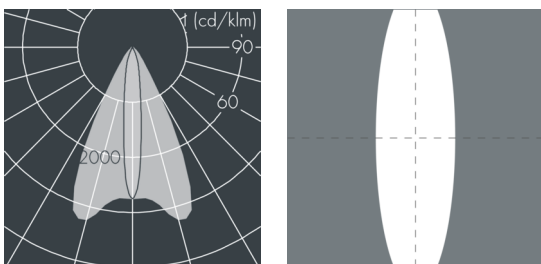

Superlight Compact LED

8 890 056 129

48 W, 4225 lm, 3000 K warm white, DALI,
linear vertical 54° / 11°

Customized solutions and modifications are possible: Special RAL, DB or NCS colours as polyester powder coat, luminaires in 2700 K and other colour temperatures and versions for high ambient temperature.

Specification text

housing made of die-cast aluminum ALSi12, polyester powder coated by high-quality and UV-stabilized coating process, Colour: silver grey, all exterior parts are stainless steel, tempered safety glass, anti-reflective coating from 1 side, dark screenprint, silicon gasket, closure with 4 stainless steel screws, powder coated aluminum mounting bracket with tilt scale: 2 drilled holes Ø 8.5 mm, spacing 70 mm, 1 centre hole Ø 17 mm, tilt range: 120°, cable gland: M20, connecting terminal: 5 pole, highly efficient anodized rotationally symmetrical reflector with matt finish, integral driver (DALI), CRI > 80, max 2 SDCM, service life L90/B10 > 50.000 h, Beam angle (FWHM): 54° / 11°, luminous flux: 4225 lm, wattage: 48 W, delivered lumens 88 lm/W, protection type IP67, protection class I, impact resistance IK08, windage area 0,04 m², dimensions (L×H×W): 192 × 162 × 140 mm, weight 2.6 kg

Specification

Wattage	48 W	Beam angle (FWHM)	54° / 11°
Delivered lumens	88 lm/W	Housing colour	silver grey
Light source	LED 3000 K	Power supply cable	Ø 6 – 13 mm
Color Rendering Index	CRI > 80	Protection type	IP67
Colour tolerance	max 2 SDCM	Protection class	I
Lifetime ta 25° C	L90/B10 > 50.000 h	Impact resistance	IK08
Control gear	DALI	Windage area	0,04m ²
Input voltage AC	220 – 240 V	Dimensions	192 × 162 × 140 mm
Input voltage DC	195 – 255 V	Weight	2,60 kg
Voltage protection	4 kV L/N 2 kV L/PE	Max. ambient temperature ta	40°
Luminaires per B16A / C16A	36 / 61		