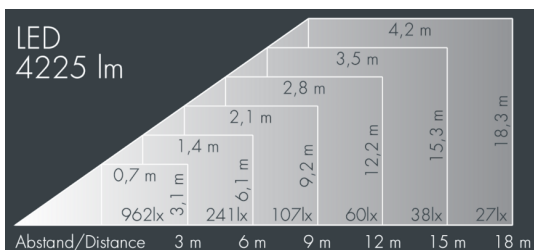

Superlight Compact LED

8 890 056 129

48 W, 4225 lm, 3000 K warm white, DALI,
linear vertical 54° / 11°

Customized solutions and modifications are possible: Special RAL, DB or NCS colours as polyester powder coat, luminaires in 2700 K and other colour temperatures and versions for high ambient temperature.

Specification text

housing made of die-cast aluminum ALSi12, polyester powder coated by high-quality and UV-stabilized coating process, Colour: silver grey, all exterior parts are stainless steel, tempered safety glass, anti-reflective coating from 1 side, dark screenprint, silicon gasket, closure with 4 stainless steel screws, powder coated aluminum mounting bracket with tilt scale: 2 drilled holes Ø 8.5 mm, spacing 70 mm, 1 centre hole Ø 17 mm, tilt range: 120°, cable gland: M20, connecting terminal: 5 pole, highly efficient anodized rotationally symmetrical reflector with matt finish, integral driver (DALI), CRI > 80, max 2 SDCM, service life L90/B10 > 50.000 h, Beam angle (FWHM): 54° / 11°, luminous flux: 4225 lm, wattage: 48 W, delivered lumens 88 lm/W, protection type IP67, protection class I, impact resistance IK08, windage area 0,04 m², dimensions (L×H×W): 192 × 162 × 140 mm, weight 2.6 kg

Specification

Wattage	48 W	Beam angle (FWHM)	54° / 11°
Delivered lumens	88 lm/W	Housing colour	silver grey
Light source	LED 3000 K	Power supply cable	Ø 6 – 13 mm
Color Rendering Index	CRI > 80	Protection type	IP67
Colour tolerance	max 2 SDCM	Protection class	I
Lifetime ta 25° C	L90/B10 > 50.000 h	Impact resistance	IK08
Control gear	DALI	Windage area	0,04m ²
Input voltage AC	220 – 240 V	Dimensions	192 × 162 × 140 mm
Input voltage DC	195 – 255 V	Weight	2,60 kg
Voltage protection	4 kV L/N 2 kV L/PE	Max. ambient temperature ta	40°
Luminaires per B16A / C16A	36 / 61		