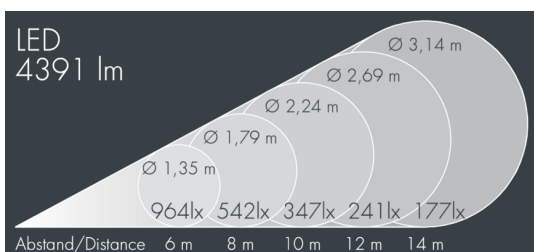

Superlight Compact LED

8 890 056 519

48 W, 4391 lm, 3000 K warm white, DALI, narrow beam 12°

Customized solutions and modifications are possible: Special RAL, DB or NCS colours as polyester powder coat, luminaires in 2700 K and other colour temperatures and versions for high ambient temperature.

Specification text

housing made of die-cast aluminum AlSi12, polyester powder coated by high-quality and UV-stabilized coating process, Colour: silver grey, all exterior parts are stainless steel, tempered safety glass, anti-reflective coating from 1 side, dark screenprint, silicon gasket, closure with 4 stainless steel screws, powder coated aluminum mounting bracket with tilt scale: 2 drilled holes Ø 8.5 mm, spacing 70 mm, 1 centre hole Ø 17 mm, tilt range: 120°, cable gland: 2 x M20, cable entry: 2, connecting terminal: 5 pole, highly efficient anodized rotationally symmetrical reflector with matt finish, integral driver (DALI), CRI > 80, max 3 SDCM, service life L90/B10 > 50.000 h, Beam angle (FWHM): 12°, luminous flux: 4391 lm, wattage: 48 W, delivered lumens 91 lm/W, protection type IP67, protection class I, impact resistance IK08, windage area 0,04 m², dimensions (L×H×W): 192 × 162 × 140 mm, weight 2.6 kg

IP67 IK08

Specification

Wattage	48 W	Beam angle (FWHM)	12°
Delivered lumens	91 lm/W	Housing colour	silver grey
Light source	LED 3000 K	Power supply cable	Ø 6 – 13 mm
Color Rendering Index	CRI > 80	Protection type	IP67
Colour tolerance	max 3 SDCM	Protection class	I
Lifetime ta 25° C	L90/B10 > 50.000 h	Impact resistance	IK08
Control gear	DALI	Windage area	0,04m ²
Input voltage AC	220 – 240 V	Dimensions	192 × 162 × 140 mm
Input voltage DC	195 – 255 V	Weight	2,60 kg
Voltage protection	4 kV L/N 2 kV L/PE	Max. ambient temperature ta	40°
Luminaires per B16A / C16A	36 / 61		