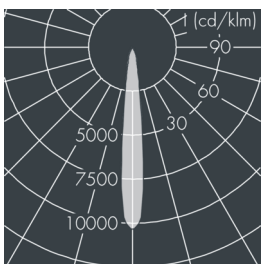

Superlight Compact LED

8 890 056 519

48 W, 4391 lm, 3000 K warm white, DALI, narrow beam 12°

Customized solutions and modifications are possible: Special RAL, DB or NCS colours as polyester powder coat, luminaires in 2700 K and other colour temperatures and versions for high ambient temperature.

Specification text

housing made of die-cast aluminum AlSi12, polyester powder coated by high-quality and UV-stabilized coating process, Colour: silver grey, all exterior parts are stainless steel, tempered safety glass, anti-reflective coating from 1 side, dark screenprint, silicon gasket, closure with 4 stainless steel screws, powder coated aluminum mounting bracket with tilt scale: 2 drilled holes Ø 8.5 mm, spacing 70 mm, 1 centre hole Ø 17 mm, tilt range: 120°, cable gland: 2 x M20, cable entry: 2, connecting terminal: 5 pole, highly efficient anodized rotationally symmetrical reflector with matt finish, integral driver (DALI), CRI > 80, max 3 SDCM, service life L90/B10 > 50.000 h, Beam angle (FWHM): 12°, luminous flux: 4391 lm, wattage: 48 W, delivered lumens 91 lm/W, protection type IP67, protection class I, impact resistance IK08, windage area 0,04 m², dimensions (L×H×W): 192 × 162 × 140 mm, weight 2.6 kg

IP67 IK08

Specification

Wattage	48 W	Beam angle (FWHM)	12°
Delivered lumens	91 lm/W	Housing colour	silver grey
Light source	LED 3000 K	Power supply cable	Ø 6 – 13 mm
Color Rendering Index	CRI > 80	Protection type	IP67
Colour tolerance	max 3 SDCM	Protection class	I
Lifetime ta 25° C	L90/B10 > 50.000 h	Impact resistance	IK08
Control gear	DALI	Windage area	0,04m ²
Input voltage AC	220 – 240 V	Dimensions	192 × 162 × 140 mm
Input voltage DC	195 – 255 V	Weight	2,60 kg
Voltage protection	4 kV L/N 2 kV L/PE	Max. ambient temperature ta	40°
Luminaires per B16A / C16A	36 / 61		