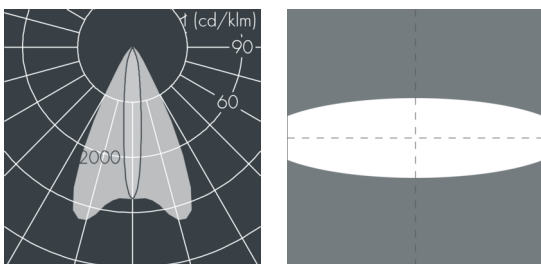

Superlight Compact LED

8 890 066 039

48 W, 4225 lm, 3000 K warm white,
linear horizontal 11° / 54°

Customized solutions and modifications are possible: Special RAL, DB or NCS colours as polyester powder coat, luminaires in 2700 K and other colour temperatures and versions for high ambient temperature.

Specification text

housing made of die-cast aluminum ALSi12, polyester powder coated by high-quality and UV-stabilized coating process, Colour: white RAL 9002, all exterior parts are stainless steel, tempered safety glass, anti-reflective coating from 1 side, dark screenprint, silicon gasket, closure with 4 stainless steel screws, powder coated aluminum mounting bracket with tilt scale: 2 drilled holes Ø 8.5 mm, spacing 70 mm, 1 centre hole Ø 17 mm, tilt range: 120°, cable gland: M20, connecting terminal: 3 pole, highly efficient anodized rotationally symmetrical reflector with matt finish, integral driver (AC/DC), CRI > 80, max 2 SDCM, service life L90/B10 > 50.000 h, Beam angle (FWHM): 11° / 54°, luminous flux: 4225 lm, wattage: 48 W, delivered lumens 88 lm/W, protection type IP67, protection class I, impact resistance IK08, windage area 0,04 m², dimensions (L×H×W): 190 × 160 × 140 mm, weight 2.6 kg

IP67 IK08

Specification

Wattage	48 W	Beam angle (FWHM)	11° / 54°
Delivered lumens	88 lm/W	Housing colour	white RAL 9002
Light source	LED 3000 K	Power supply cable	Ø 6 – 13 mm
Color Rendering Index	CRI > 80	Protection type	IP67
Colour tolerance	max 2 SDCM	Protection class	I
Lifetime ta 25° C	L90/B10 > 50.000 h	Impact resistance	IK08
Control gear	on / off	Windage area	0,04m²
Input voltage AC	220 – 240 V	Dimensions	190 × 160 × 140 mm
Input voltage DC	195 – 255 V	Weight	2,60 kg
Voltage protection	4 kV L/N 2 kV L/PE	Max. ambient temperature ta	40°
Luminaires per B16A / C16A	34 / 57		