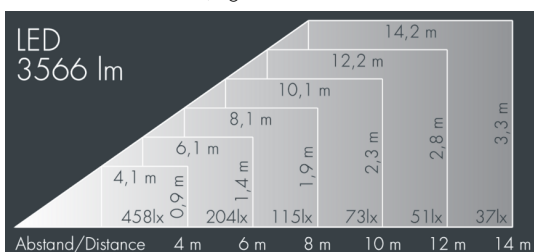

Superlight Compact LED

8 890 066 039

48 W, 4225 lm, 3000 K warm white,
linear horizontal 11° / 54°

Customized solutions and modifications are possible: Special RAL, DB or NCS colours as polyester powder coat, luminaires in 2700 K and other colour temperatures and versions for high ambient temperature.

Specification text

housing made of die-cast aluminum ALSi12, polyester powder coated by high-quality and UV-stabilized coating process, Colour: white RAL 9002, all exterior parts are stainless steel, tempered safety glass, anti-reflective coating from 1 side, dark screenprint, silicon gasket, closure with 4 stainless steel screws, powder coated aluminum mounting bracket with tilt scale: 2 drilled holes Ø 8.5 mm, spacing 70 mm, 1 centre hole Ø 17 mm, tilt range: 120°, cable gland: M20, connecting terminal: 3 pole, highly efficient anodized rotationally symmetrical reflector with matt finish, integral driver (AC/DC), CRI > 80, max 2 SDCM, service life L90/B10 > 50.000 h, Beam angle (FWHM): 11° / 54°, luminous flux: 4225 lm, wattage: 48 W, delivered lumens 88 lm/W, protection type IP67, protection class I, impact resistance IK08, windage area 0,04 m², dimensions (L×H×W): 190 × 160 × 140 mm, weight 2.6 kg

IP67 IK08

Specification

Wattage	48 W	Beam angle (FWHM)	11° / 54°
Delivered lumens	88 lm/W	Housing colour	white RAL 9002
Light source	LED 3000 K	Power supply cable	Ø 6 – 13 mm
Color Rendering Index	CRI > 80	Protection type	IP67
Colour tolerance	max 2 SDCM	Protection class	I
Lifetime ta 25° C	L90/B10 > 50.000 h	Impact resistance	IK08
Control gear	on / off	Windage area	0,04m²
Input voltage AC	220 – 240 V	Dimensions	190 × 160 × 140 mm
Input voltage DC	195 – 255 V	Weight	2,60 kg
Voltage protection	4 kV L/N 2 kV L/PE	Max. ambient temperature ta	40°
Luminaires per B16A / C16A	34 / 57		