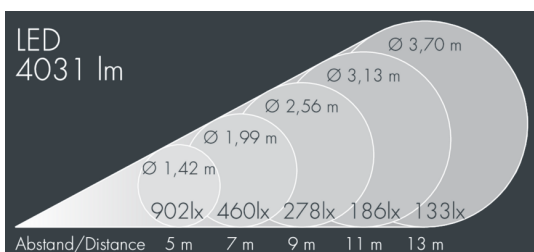

Superlight LED 2

8 886 165 019

40 W, 4031 lm, 4000 K neutral white,
narrow beam 16°

Customized solutions and modifications are possible: Special RAL, DB or NCS colours as polyester powder coat, luminaires in 2700 K and other colour temperatures and versions for high ambient temperature.

Specification text

housing made of die-cast aluminum ALSi12, polyester powder coated by high-quality and UV-stabilized coating process, Colour: white RAL 9002, all exterior parts are stainless steel, tempered safety glass, anti-reflective coating from 1 side, dark screenprint, silicon gasket, closure with 4 stainless steel screws, wall box: 2 drilled holes Ø 7 mm, spacing 110 mm, cable entry 7 - 10 mm, for recessed or surface mounted cable, tilt range: 200°, cable gland: M20, connecting terminal: 3 pole, efficient high gloss aluminum reflector in combination with hybrid lens for narrow beam light distribution in shallow luminaire housing, integral driver (AC/DC), CRI > 80, max 2 SDCM, service life L90/B10 > 50.000 h, Beam angle (FWHM): 16°, luminous flux: 4031 lm, wattage: 40 W, delivered lumens 101 lm/W, protection type IP67, protection class I, impact resistance IK08, windage area 0,047 m², dimensions (L×H×W): 215 × 70 × 215 mm, weight 4 kg

Specification

Wattage	40 W	Beam angle (FWHM)	16°
Delivered lumens	101 lm/W	Housing colour	white RAL 9002
Light source	LED 4000 K	Power supply cable	Ø 6 - 13 mm
Color Rendering Index	CRI > 80	Protection type	IP67
Colour tolerance	max 2 SDCM	Protection class	I
Lifetime ta 25° C	L90/B10 > 50.000 h	Impact resistance	IK08
Control gear	on / off	Windage area	0,047m ²
Input voltage AC	220 - 240 V	Dimensions	215 × 70 × 215 mm
Input voltage DC	195 - 255 V	Weight	4,00 kg
Voltage protection	4 kV L/N 2 kV L/PE	Max. ambient temperature ta	40°
Luminaires per B16A / C16A	30 / 51		