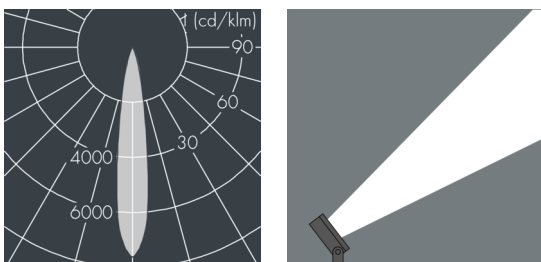

Superlight LED 2

8 886 055 019

40 W, 4031 lm, 4000 K neutral white,
narrow beam 16°

Customized solutions and modifications are possible: Special RAL, DB or NCS colours as polyester powder coat, luminaires in 2700 K and other colour temperatures and versions for high ambient temperature.

Specification text

housing made of die-cast aluminum AlSi12, polyester powder coated by high-quality and UV-stabilized coating process, Colour: silver grey, all exterior parts are stainless steel, tempered safety glass, anti-reflective coating from 1 side, dark screenprint, silicon gasket, closure with 4 stainless steel screws, mounting bracket powder coated aluminum: 2 drilled holes Ø 8.5 mm, spacing 50-70 mm, 1 centre hole Ø 17 mm, tilt range: 180°, cable gland: M20, connecting terminal: 3 pole, efficient high gloss aluminum reflector in combination with hybrid lens for narrow beam light distribution in shallow luminaire housing, integral driver (AC/DC), CRI > 80, max 2 SDCM, service life L90/B10 > 50.000 h, Beam angle (FWHM): 16°, luminous flux: 4031 lm, wattage: 40 W, delivered lumens 101 lm/W, protection type IP67, protection class I, impact resistance IK08, windage area 0,047 m², dimensions (L×H×W): 215 × 70 × 215 mm, weight 3 kg

Wattage	40 W	Beam angle (FWHM)	16°
Delivered lumens	101 lm/W	Housing colour	silver grey
Light source	LED 4000 K	Power supply cable	Ø 6 – 13 mm
Color Rendering Index	CRI > 80	Protection type	IP67
Colour tolerance	max 2 SDCM	Protection class	I
Lifetime ta 25° C	L90/B10 > 50.000 h	Impact resistance	IK08
Control gear	on / off	Windage area	0,047m²
Input voltage AC	220 – 240 V	Dimensions	215 × 70 × 215 mm
Input voltage DC	195 – 255 V	Weight	3,00 kg
Voltage protection	4 kV L/N 2 kV L/PE	Max. ambient temperature ta	40°
Luminaires per B16A / C16A	30 / 51		