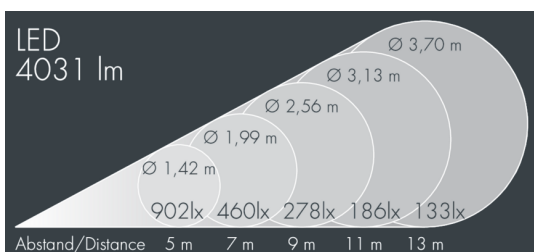

Superlight LED 2

8 886 055 019

40 W, 4031 lm, 4000 K neutral white,
narrow beam 16°

Customized solutions and modifications are possible: Special RAL, DB or NCS colours as polyester powder coat, luminaires in 2700 K and other colour temperatures and versions for high ambient temperature.

Specification text

housing made of die-cast aluminum AlSi12, polyester powder coated by high-quality and UV-stabilized coating process, Colour: silver grey, all exterior parts are stainless steel, tempered safety glass, anti-reflective coating from 1 side, dark screenprint, silicon gasket, closure with 4 stainless steel screws, mounting bracket powder coated aluminum: 2 drilled holes Ø 8.5 mm, spacing 50-70 mm, 1 centre hole Ø 17 mm, tilt range: 180°, cable gland: M20, connecting terminal: 3 pole, efficient high gloss aluminum reflector in combination with hybrid lens for narrow beam light distribution in shallow luminaire housing, integral driver (AC/DC), CRI > 80, max 2 SDCM, service life L90/B10 > 50.000 h, Beam angle (FWHM): 16°, luminous flux: 4031 lm, wattage: 40 W, delivered lumens 101 lm/W, protection type IP67, protection class I, impact resistance IK08, windage area 0,047 m², dimensions (L×H×W): 215 × 70 × 215 mm, weight 3 kg

Wattage	40 W	Beam angle (FWHM)	16°
Delivered lumens	101 lm/W	Housing colour	silver grey
Light source	LED 4000 K	Power supply cable	Ø 6 – 13 mm
Color Rendering Index	CRI > 80	Protection type	IP67
Colour tolerance	max 2 SDCM	Protection class	I
Lifetime ta 25° C	L90/B10 > 50.000 h	Impact resistance	IK08
Control gear	on / off	Windage area	0,047m²
Input voltage AC	220 – 240 V	Dimensions	215 × 70 × 215 mm
Input voltage DC	195 – 255 V	Weight	3,00 kg
Voltage protection	4 kV L/N 2 kV L/PE	Max. ambient temperature ta	40°
Luminaires per B16A / C16A	30 / 51		