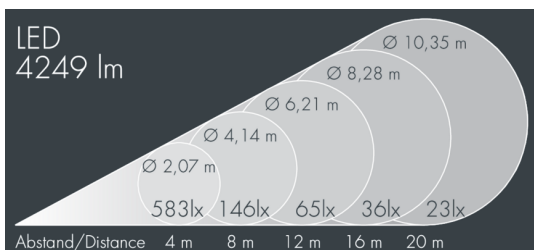

Superlight Nano 5

8 830 045 449

25 × 2,3 W, 4249 lm, 4000 K neutral white, medium wide beam 29°

Customized solutions and modifications are possible: Special RAL, DB or NCS colours as polyester powder coat, luminaires in 2700 K and other colour temperatures and versions for high ambient temperature.

Specification text

housing made of corrosion-resistant die-cast aluminum AlSi12, polyester powder coated by high-quality and UV-stabilized coating process, Colour: black RAL 7021, all exterior parts are stainless steel, tempered safety glass, anti-reflective coating from 1 side, dark screenprint, silicon gasket, mounting bracket powder coated aluminum with tilt scale: 2 long holes \varnothing 8.5 mm, spacing 50 - 70 mm, 1 centre hole \varnothing 12.5 mm, tilt range: 120°, cable gland: 2 x M20, cable entry: 2, connecting terminal: 3 pole, highly efficient optics made of transparent thermoplastic for precise lighting tasks, integral driver (AC/DC), CRI > 80, max 2 SDCM, service life L90/B10 > 50.000 h, Beam angle (FWHM): 29°, luminous flux: 4249 lm, wattage: 57 W, delivered lumens 75 lm/W, protection type IP67, protection class I, impact resistance IK08, windage area 0,03 m², dimensions (L×H×W): 165 × 125 × 165 mm, weight 3,05 kg

Specification

Wattage	57 W	Beam angle (FWHM)	29°
Delivered lumens	75 lm/W	Housing colour	black RAL 7021
Light source	LED 4000 K	Power supply cable	\varnothing 6 – 13 mm
Color Rendering Index	CRI > 80	Protection type	IP67
Colour tolerance	max 2 SDCM	Protection class	I
Lifetime ta 25° C	L90/B10 > 50.000 h	Impact resistance	IK08
Control gear	on / off	Windage area	0,03m ²
Input voltage AC	220 – 240 V	Dimensions	165 × 125 × 165 mm
Input voltage DC	195 – 255 V	Weight	3,05 kg
Voltage protection	4 kV L/N 4 kV L/PE	Max. ambient temperature ta	35°
Luminaires per B16A / C16A	25 / 41		