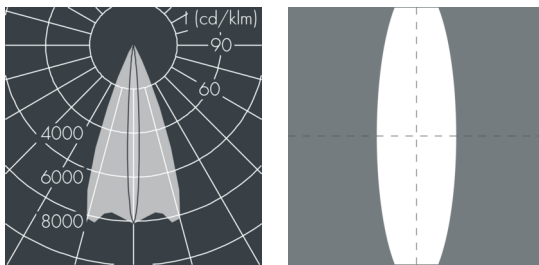

Superlight Nano 5

8 830 046 629

25 × 2,3 W, 3715 lm, 3000 K warm white, 1-10V,
linear vertical 42° / 7°

Customized solutions and modifications are possible: Special RAL, DB or NCS colours as polyester powder coat, luminaires in 2700 K and other colour temperatures and versions for high ambient temperature.

Specification text

housing made of corrosion-resistant die-cast aluminum AlSi12, polyester powder coated by high-quality and UV-stabilized coating process, Colour: black RAL 7021, all exterior parts are stainless steel, tempered safety glass, anti-reflective coating from 1 side, dark screenprint, silicon gasket, mounting bracket powder coated aluminum with tilt scale: 2 long holes Ø 8.5 mm, spacing 50 - 70 mm, 1 centre hole Ø 12.5 mm, tilt range: 120°, cable gland: 2 × M20, cable entry: 2, connecting terminal: 5 pole, highly efficient optics made of transparent thermoplastic for precise lighting tasks, integral 1-10 V driver, CRI > 80, max 2 SDCM, service life L90/B10 > 50.000 h, Beam angle (FWHM): 42° / 7°, luminous flux: 3715 lm, wattage: 57 W, delivered lumens 65 lm/W, protection type IP67, protection class I, impact resistance IK08, windage area 0,03 m², dimensions (L×H×W): 165 × 125 × 165 mm, weight 3,05 kg

Specification

Wattage	57 W	Beam angle (FWHM)	42° / 7°
Delivered lumens	65 lm/W	Housing colour	black RAL 7021
Light source	LED 3000 K	Power supply cable	Ø 6 – 13 mm
Color Rendering Index	CRI > 80	Protection type	IP67
Colour tolerance	max 2 SDCM	Protection class	I
Lifetime ta 25° C	L90/B10 > 50.000 h	Impact resistance	IK08
Control gear	1-10V	Windage area	0,03m ²
Input voltage AC	110 – 240 V	Dimensions	165 × 125 × 165 mm
Input voltage DC	190 – 250 V	Weight	3,05 kg
Voltage protection	4 kV L/N 5 kV L/PE	Max. ambient temperature ta	35°
Luminaires per B16A / C16A	30 / 51		