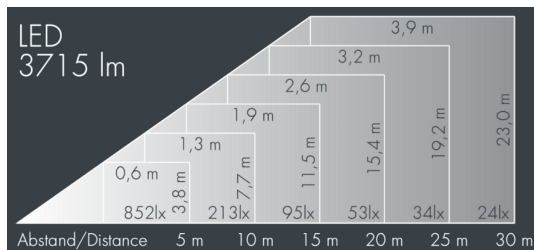

Superlight Nano 5

8 830 046 629

25 × 2,3 W, 3715 lm, 3000 K warm white, 1-10V,
linear vertical 42° / 7°

Customized solutions and modifications are possible: Special RAL, DB or NCS colours as polyester powder coat, luminaires in 2700 K and other colour temperatures and versions for high ambient temperature.

Specification text

housing made of corrosion-resistant die-cast aluminum AlSi12, polyester powder coated by high-quality and UV-stabilized coating process, Colour: black RAL 7021, all exterior parts are stainless steel, tempered safety glass, anti-reflective coating from 1 side, dark screenprint, silicon gasket, mounting bracket powder coated aluminum with tilt scale: 2 long holes Ø 8.5 mm, spacing 50 - 70 mm, 1 centre hole Ø 12.5 mm, tilt range: 120°, cable gland: 2 × M20, cable entry: 2, connecting terminal: 5 pole, highly efficient optics made of transparent thermoplastic for precise lighting tasks, integral 1-10 V driver, CRI > 80, max 2 SDCM, service life L90/B10 > 50.000 h, Beam angle (FWHM): 42° / 7°, luminous flux: 3715 lm, wattage: 57 W, delivered lumens 65 lm/W, protection type IP67, protection class I, impact resistance IK08, windage area 0,03 m², dimensions (L×H×W): 165 × 125 × 165 mm, weight 3,05 kg

Specification

Wattage	57 W	Beam angle (FWHM)	42° / 7°
Delivered lumens	65 lm/W	Housing colour	black RAL 7021
Light source	LED 3000 K	Power supply cable	Ø 6 – 13 mm
Color Rendering Index	CRI > 80	Protection type	IP67
Colour tolerance	max 2 SDCM	Protection class	I
Lifetime ta 25° C	L90/B10 > 50.000 h	Impact resistance	IK08
Control gear	1-10V	Windage area	0,03m ²
Input voltage AC	110 – 240 V	Dimensions	165 × 125 × 165 mm
Input voltage DC	190 – 250 V	Weight	3,05 kg
Voltage protection	4 kV L/N 5 kV L/PE	Max. ambient temperature ta	35°
Luminaires per B16A / C16A	30 / 51		