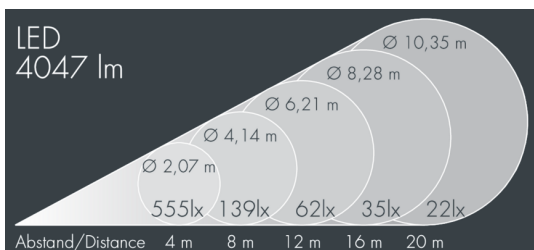

## Superlight Nano 5

8 830 056 549

25 × 2,3 W, 4047 lm, 3000 K warm white, DALI, medium wide beam 29°

Customized solutions and modifications are possible: Special RAL, DB or NCS colours as polyester powder coat, luminaires in 2700 K and other colour temperatures and versions for high ambient temperature.

## Specification text

housing made of corrosion-resistant die-cast aluminum AlSi12, polyester powder coated by high-quality and UV-stabilized coating process, Colour: silver grey, all exterior parts are stainless steel, tempered safety glass, anti-reflective coating from 1 side, dark screenprint, silicon gasket, mounting bracket powder coated aluminum with tilt scale: 2 long holes Ø 8.5 mm, spacing 50 - 70 mm, 1 centre hole Ø 12.5 mm, tilt range: 120°, cable gland: 2 × M20, cable entry: 2, connecting terminal: 5 pole, highly efficient optics made of transparent thermoplastic for precise lighting tasks, integral driver (DALI), CRI > 80, max 2 SDCM, service life L90/B10 > 50.000 h, Beam angle (FWHM): 29°, luminous flux: 4047 lm, wattage: 57 W, delivered lumens 71 lm/W, protection type IP67, protection class I, impact resistance IK08, windage area 0,03 m<sup>2</sup>, dimensions (L×H×W): 165 × 125 × 165 mm, weight 3,05 kg

## Specification

Wattage	57 W	Beam angle (FWHM)	29°
Delivered lumens	71 lm/W	Housing colour	silver grey
Light source	LED 3000 K	Power supply cable	Ø 6 – 13 mm
Color Rendering Index	CRI > 80	Protection type	IP67
Colour tolerance	max 2 SDCM	Protection class	I
Lifetime ta 25° C	L90/B10 > 50.000 h	Impact resistance	IK08
Control gear	DALI	Windage area	0,03m <sup>2</sup>
Input voltage AC	100 – 240 V	Dimensions	165 × 125 × 165 mm
Input voltage DC	190 – 250 V	Weight	3,05 kg
Voltage protection	4 kV L/N   5 kV L/PE	Max. ambient temperature ta	35°
Luminaires per B16A / C16A	30 / 51		