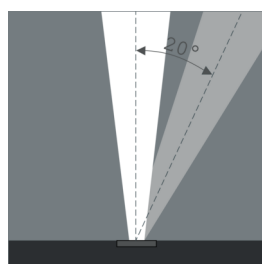

## Uplight 260

8 665 116 059

40 W, 3808 lm, 3000 K warm white,  
wide beam, adjustable 49°

Customized solutions and modifications are possible: Special RAL, DB or NCS colours as polyester powder coat, luminaires in 2700 K and other colour temperatures and versions for high ambient temperature.

## Specification text

housing of corrosion-resistant die-cast aluminum AlSi12, double polyester powder coated by high-quality and UV-stabilized coating process, Colour: black RAL 7021, all exterior parts are stainless steel, tempered safety glass flush with frame, anti-reflective coating from 1 side, with slip resistant glass, surface with square pattern print, for loads up to max. 4500 kg (according to IEC / EN 60598-2-13), silicon gasket, cover frame and closure with 6 stainless steel screws, cable gland: M20, connecting terminal: 3 pole, highly efficient anodized rotationally symmetrical reflector, lockable, tilt range: 0-20°, lockable, with Heatslide mechanism for optimal heat dissipation, 0,8 m cable Ho7RN-F3G1, integral driver (AC), CRI > 80, 2 DCDM, service life L90/B10 > 50.000 h, Beam angle (FWHM): 49°, luminous flux: 3808 lm, wattage: 40 W, delivered lumens 95 lm/W, protection type IP68 (1,5 m), protection class I, impact resistance IK10, dimensions: Ø 260 mm, width 152 mm, weight 5,6 kg

## Specification

Wattage	40 W	Beam angle (FWHM)	49°
Delivered lumens	95 lm/W	Housing colour	black RAL 7021
Light source	LED 3000 K	Protection type	IP68 (1,5 m)
Color Rendering Index	CRI > 80	Protection class	I
Colour tolerance	2 DCDM	Impact resistance	IK10
Lifetime ta 25° C	L90/B10 > 50.000 h	Dimensions	Ø 260 mm, width 152 mm
Control gear	on / off	Weight	5,6 kg
Input voltage AC	120 – 277 V		
Voltage protection	6 kV L/N   6 kV L/PE		
Luminaires per B16A / C16A	16 / 28		