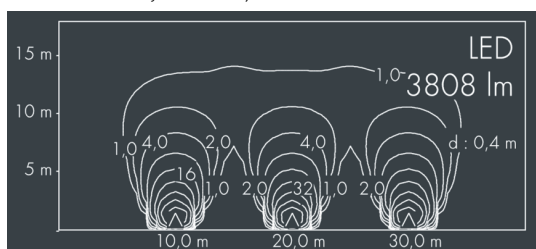

## Uplight 260

8 665 116 059

40 W, 3808 lm, 3000 K warm white,  
wide beam, adjustable 49°

Customized solutions and modifications are possible: Special RAL, DB or NCS colours as polyester powder coat, luminaires in 2700 K and other colour temperatures and versions for high ambient temperature.

## Specification text

housing of corrosion-resistant die-cast aluminum AlSi12, double polyester powder coated by high-quality and UV-stabilized coating process, Colour: black RAL 7021, all exterior parts are stainless steel, tempered safety glass flush with frame, anti-reflective coating from 1 side, with slip resistant glass, surface with square pattern print, for loads up to max. 4500 kg (according to IEC / EN 60598-2-13), silicon gasket, cover frame and closure with 6 stainless steel screws, cable gland: M20, connecting terminal: 3 pole, highly efficient anodized rotationally symmetrical reflector, lockable, tilt range: 0-20°, lockable, with Heatslide mechanism for optimal heat dissipation, 0,8 m cable Ho7RN-F3G1, integral driver (AC), CRI > 80, 2 DCDM, service life L90/B10 > 50.000 h, Beam angle (FWHM): 49°, luminous flux: 3808 lm, wattage: 40 W, delivered lumens 95 lm/W, protection type IP68 (1,5 m), protection class I, impact resistance IK10, dimensions: Ø 260 mm, width 152 mm, weight 5,6 kg

## Specification

Wattage	40 W	Beam angle (FWHM)	49°
Delivered lumens	95 lm/W	Housing colour	black RAL 7021
Light source	LED 3000 K	Protection type	IP68 (1,5 m)
Color Rendering Index	CRI > 80	Protection class	I
Colour tolerance	2 DCDM	Impact resistance	IK10
Lifetime ta 25° C	L90/B10 > 50.000 h	Dimensions	Ø 260 mm, width 152 mm
Control gear	on / off	Weight	5,6 kg
Input voltage AC	120 – 277 V		
Voltage protection	6 kV L/N   6 kV L/PE		
Luminaires per B16A / C16A	16 / 28		