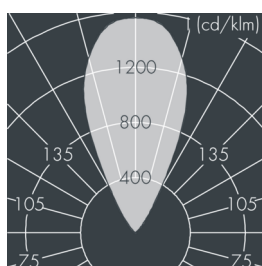

## Uplight 260

8 665 116 059

40 W, 3808 lm, 3000 K warm white,  
wide beam, adjustable 49°

Customized solutions and modifications are possible: Special RAL, DB or NCS colours as polyester powder coat, luminaires in 2700 K and other colour temperatures and versions for high ambient temperature.

## Specification text

housing of corrosion-resistant die-cast aluminum AlSi12, double polyester powder coated by high-quality and UV-stabilized coating process, Colour: black RAL 7021, all exterior parts are stainless steel, tempered safety glass flush with frame, anti-reflective coating from 1 side, with slip resistant glass, surface with square pattern print, for loads up to max. 4500 kg (according to IEC / EN 60598-2-13), silicon gasket, cover frame and closure with 6 stainless steel screws, cable gland: M20, connecting terminal: 3 pole, highly efficient anodized rotationally symmetrical reflector, lockable, tilt range: 0-20°, lockable, with Heatslide mechanism for optimal heat dissipation, 0,8 m cable Ho7RN-F3G1, integral driver (AC), CRI > 80, 2 DCDM, service life L90/B10 > 50.000 h, Beam angle (FWHM): 49°, luminous flux: 3808 lm, wattage: 40 W, delivered lumens 95 lm/W, protection type IP68 (1,5 m), protection class I, impact resistance IK10, dimensions: Ø 260 mm, width 152 mm, weight 5,6 kg

## Specification

Wattage	40 W	Beam angle (FWHM)	49°
Delivered lumens	95 lm/W	Housing colour	black RAL 7021
Light source	LED 3000 K	Protection type	IP68 (1,5 m)
Color Rendering Index	CRI > 80	Protection class	I
Colour tolerance	2 DCDM	Impact resistance	IK10
Lifetime ta 25° C	L90/B10 > 50.000 h	Dimensions	Ø 260 mm, width 152 mm
Control gear	on / off	Weight	5,6 kg
Input voltage AC	120 – 277 V		
Voltage protection	6 kV L/N   6 kV L/PE		
Luminaires per B16A / C16A	16 / 28		