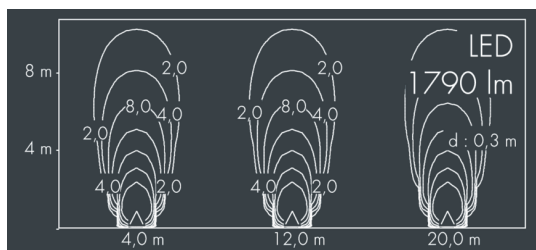

Uplight 250

8 668 016 049

18 W, 1790 lm, 3000 K warm white,
medium wide beam, adjustable 28°

Customized solutions and modifications are possible: Special RAL, DB or NCS colours as polyester powder coat, luminaires in 2700 K and other colour temperatures and versions for high ambient temperature.

Specification text

housing of corrosion-resistant die-cast aluminum AlSi12, double polyester powder coated by high-quality and UV-stabilized coating process, Colour: black RAL 7021, all exterior parts are stainless steel, tempered safety glass flush with frame, anti-reflective coating from 1 side, dark screenprint, for loads up to max. 4500 kg (according to IEC / EN 60598-2-13), silicon gasket, cover frame and closure with 6 stainless steel screws, cable gland: M20, connecting terminal: 3 pole, highly efficient anodized rotationally symmetrical reflector, lockable, tilt range: 0-20°, lockable, with tight lock mechanism for pivoting on the container of the light housing, with heatslide mechanism for optimal heat dissipation, 0,8 m cable Ho7RN-F3G1, integral driver (AC), CRI > 80, max 3 SDCM, service life L80/B20 > 50.000 h, Beam angle (FWHM): 28°, luminous flux: 1790 lm, wattage: 18 W, delivered lumens 99 lm/W, protection type IP67, protection class I, impact resistance IK10, dimensions: Ø 250 mm, width 216 mm, weight 5.7 kg

Specification

Wattage	18 W	Beam angle (FWHM)	28°
Delivered lumens	99 lm/W	Housing colour	black RAL 7021
Light source	LED 3000 K	Protection type	IP67
Color Rendering Index	CRI > 80	Protection class	I
Colour tolerance	max 3 SDCM	Impact resistance	IK10
Lifetime ta 25° C	L80/B20 > 50.000 h	Dimensions	Ø 250 mm, width 216 mm
Control gear	on / off	Weight	5,70 kg
Input voltage AC	220 – 250 V	Max. ambient temperature ta	40°
Voltage protection	2 kV L/N 4 kV L/PE		
Luminaires per B16A / C16A	69 / 81		