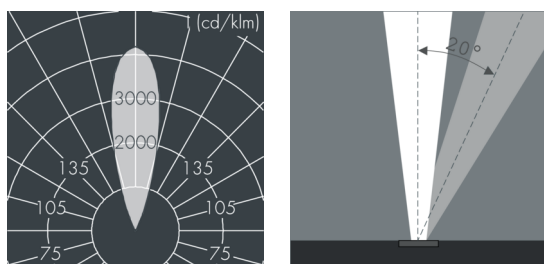

Uplight 250

8 668 016 049

18 W, 1790 lm, 3000 K warm white,
medium wide beam, adjustable 28°

Customized solutions and modifications are possible: Special RAL, DB or NCS colours as polyester powder coat, luminaires in 2700 K and other colour temperatures and versions for high ambient temperature.

Specification text

housing of corrosion-resistant die-cast aluminum AlSi12, double polyester powder coated by high-quality and UV-stabilized coating process, Colour: black RAL 7021, all exterior parts are stainless steel, tempered safety glass flush with frame, anti-reflective coating from 1 side, dark screenprint, for loads up to max. 4500 kg (according to IEC / EN 60598-2-13), silicon gasket, cover frame and closure with 6 stainless steel screws, cable gland: M20, connecting terminal: 3 pole, highly efficient anodized rotationally symmetrical reflector, lockable, tilt range: 0-20°, lockable, with tight lock mechanism for pivoting on the container of the light housing, with heatslide mechanism for optimal heat dissipation, 0,8 m cable Ho7RN-F3G1, integral driver (AC), CRI > 80, max 3 SDCM, service life L80/B20 > 50.000 h, Beam angle (FWHM): 28°, luminous flux: 1790 lm, wattage: 18 W, delivered lumens 99 lm/W, protection type IP67, protection class I, impact resistance IK10, dimensions: Ø 250 mm, width 216 mm, weight 5.7 kg

Specification

Wattage	18 W	Beam angle (FWHM)	28°
Delivered lumens	99 lm/W	Housing colour	black RAL 7021
Light source	LED 3000 K	Protection type	IP67
Color Rendering Index	CRI > 80	Protection class	I
Colour tolerance	max 3 SDCM	Impact resistance	IK10
Lifetime ta 25° C	L80/B20 > 50.000 h	Dimensions	Ø 250 mm, width 216 mm
Control gear	on / off	Weight	5,70 kg
Input voltage AC	220 – 250 V	Max. ambient temperature ta	40°
Voltage protection	2 kV L/N 4 kV L/PE		
Luminaires per B16A / C16A	69 / 81		