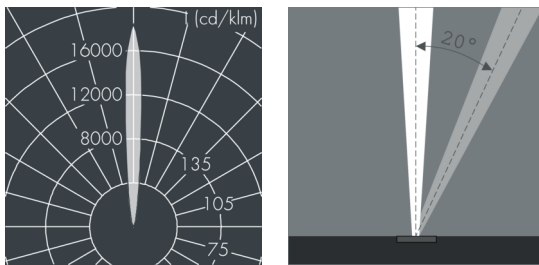

## Uplight 250

8 668 016 019

18 W, 1841 lm, 3000 K warm white,  
narrow beam, adjustable 9°

Customized solutions and modifications are possible: Special RAL, DB or NCS colours as polyester powder coat, luminaires in 2700 K and other colour temperatures and versions for high ambient temperature.

## Specification text

housing of corrosion-resistant die-cast aluminum AlSi12, double polyester powder coated by high-quality and UV-stabilized coating process, Colour: black RAL 7021, all exterior parts are stainless steel, tempered safety glass flush with frame, anti-reflective coating from 1 side, dark screenprint, for loads up to max. 4500 kg (according to IEC / EN 60598-2-13), silicon gasket, cover frame and closure with 6 stainless steel screws, cable gland: M20, connecting terminal: 3 pole, highly efficient anodized rotationally symmetrical reflector, lockable, tilt range: 0-20°, lockable, with tight lock mechanism for pivoting on the container of the light housing, with heatslide mechanism for optimal heat dissipation, 0,8 m cable Ho7RN-F3G1, integral driver (AC), CRI > 80, max 3 SDCM, service life L80/B20 > 50.000 h, Beam angle (FWHM): 9°, luminous flux: 1841 lm, wattage: 18 W, delivered lumens 101 lm/W, protection type IP67, protection class I, impact resistance IK10, dimensions: Ø 250 mm, width 216 mm, weight 5.7 kg

## Specification

Wattage	18 W	Beam angle (FWHM)	9°
Delivered lumens	101 lm/W	Housing colour	black RAL 7021
Light source	LED 3000 K	Protection type	IP67
Color Rendering Index	CRI > 80	Protection class	I
Colour tolerance	max 3 SDCM	Impact resistance	IK10
Lifetime ta 25° C	L80/B20 > 50.000 h	Dimensions	Ø 250 mm, width 216 mm
Control gear	on / off	Weight	5,70 kg
Input voltage AC	220 – 250 V	Max. ambient temperature ta	40°
Voltage protection	2 kV L/N   4 kV L/PE		
Luminaires per B16A / C16A	69 / 81		