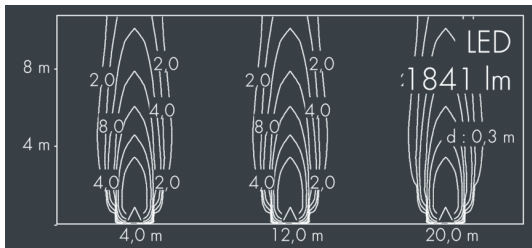

## Uplight 250

8 668 016 019

18 W, 1841 lm, 3000 K warm white,  
narrow beam, adjustable 9°

Customized solutions and modifications are possible: Special RAL, DB or NCS colours as polyester powder coat, luminaires in 2700 K and other colour temperatures and versions for high ambient temperature.

## Specification text

housing of corrosion-resistant die-cast aluminum AlSi12, double polyester powder coated by high-quality and UV-stabilized coating process, Colour: black RAL 7021, all exterior parts are stainless steel, tempered safety glass flush with frame, anti-reflective coating from 1 side, dark screenprint, for loads up to max. 4500 kg (according to IEC / EN 60598-2-13), silicon gasket, cover frame and closure with 6 stainless steel screws, cable gland: M20, connecting terminal: 3 pole, highly efficient anodized rotationally symmetrical reflector, lockable, tilt range: 0-20°, lockable, with tight lock mechanism for pivoting on the container of the light housing, with heatslide mechanism for optimal heat dissipation, 0,8 m cable Ho7RN-F3G1, integral driver (AC), CRI > 80, max 3 SDCM, service life L80/B20 > 50.000 h, Beam angle (FWHM): 9°, luminous flux: 1841 lm, wattage: 18 W, delivered lumens 101 lm/W, protection type IP67, protection class I, impact resistance IK10, dimensions: Ø 250 mm, width 216 mm, weight 5.7 kg

## Specification

Wattage	18 W	Beam angle (FWHM)	9°
Delivered lumens	101 lm/W	Housing colour	black RAL 7021
Light source	LED 3000 K	Protection type	IP67
Color Rendering Index	CRI > 80	Protection class	I
Colour tolerance	max 3 SDCM	Impact resistance	IK10
Lifetime ta 25° C	L80/B20 > 50.000 h	Dimensions	Ø 250 mm, width 216 mm
Control gear	on / off	Weight	5,70 kg
Input voltage AC	220 – 250 V	Max. ambient temperature ta	40°
Voltage protection	2 kV L/N   4 kV L/PE		
Luminaires per B16A / C16A	69 / 81		