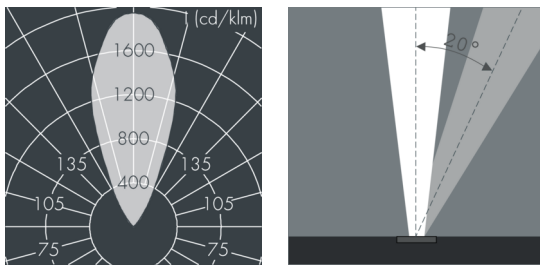

## Uplight 220

8 663 115 259

19 W, 1629 lm, 4000 K neutral white, 1-10V, wide beam, adjustable 42°

Customized solutions and modifications are possible: Special RAL, DB or NCS colours as polyester powder coat, luminaires in 2700 K and other colour temperatures and versions for high ambient temperature.

## Specification text

housing of corrosion-resistant die-cast aluminum AlSi12, double polyester powder coated by high-quality and UV-stabilized coating process, Colour: black RAL 7021, all exterior parts are stainless steel, tempered safety glass flush with frame, anti-reflective coating from 1 side, with slip resistant glass, surface with square pattern print, for loads up to max. 5000 kg (according to IEC / EN 60598-2-13), silicon gasket, cover frame and closure with 6 stainless steel screws, cable gland: M20, connecting terminal: 5 pole, highly efficient anodized rotationally symmetrical reflector, lockable, tilt range: 0-20°, lockable, with Heatslide mechanism for optimal heat dissipation, 0,8 m cable Ho7RN-F5G1, integral driver (1-10V), CRI > 80, 3 SCDM, service life L80/B20 > 50.000 h, Beam angle (FWHM): 42°, luminous flux: 1629 lm, wattage: 19 W, delivered lumens 86 lm/W, protection type IP68, protection class I, impact resistance IK10, dimensions: Ø 220 mm, width 152 mm, weight 3.9 kg

## Specification

Wattage	19 W	Beam angle (FWHM)	42°
Delivered lumens	86 lm/W	Housing colour	black RAL 7021
Light source	LED 4000 K	Protection type	IP68
Color Rendering Index	CRI > 80	Protection class	I
Colour tolerance	3 SCDM	Impact resistance	IK10
Lifetime ta 25° C	L80/B20 > 50.000 h	Dimensions	Ø 220 mm, width 152 mm
Control gear	1-10V	Weight	3,90 kg
Input voltage AC	100 – 280 V	Max. ambient temperature ta	45°
Voltage protection	2 kV L/N   4 kV L/PE		
Luminaires per B16A / C16A	63 / 105		