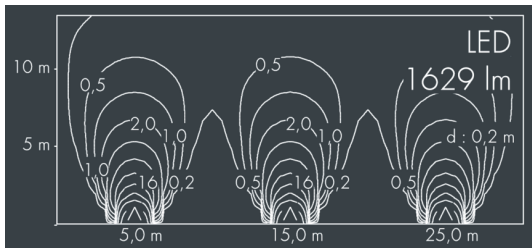

## Uplight 220

8 663 115 259

19 W, 1629 lm, 4000 K neutral white, 1-10V, wide beam, adjustable 42°

Customized solutions and modifications are possible: Special RAL, DB or NCS colours as polyester powder coat, luminaires in 2700 K and other colour temperatures and versions for high ambient temperature.

## Specification text

housing of corrosion-resistant die-cast aluminum AlSi12, double polyester powder coated by high-quality and UV-stabilized coating process, Colour: black RAL 7021, all exterior parts are stainless steel, tempered safety glass flush with frame, anti-reflective coating from 1 side, with slip resistant glass, surface with square pattern print, for loads up to max. 5000 kg (according to IEC / EN 60598-2-13), silicon gasket, cover frame and closure with 6 stainless steel screws, cable gland: M20, connecting terminal: 5 pole, highly efficient anodized rotationally symmetrical reflector, lockable, tilt range: 0-20°, lockable, with Heatslide mechanism for optimal heat dissipation, 0,8 m cable Ho7RN-F5G1, integral driver (1-10V), CRI > 80, 3 SCDM, service life L80/B20 > 50.000 h, Beam angle (FWHM): 42°, luminous flux: 1629 lm, wattage: 19 W, delivered lumens 86 lm/W, protection type IP68, protection class I, impact resistance IK10, dimensions: Ø 220 mm, width 152 mm, weight 3.9 kg

## Specification

Wattage	19 W	Beam angle (FWHM)	42°
Delivered lumens	86 lm/W	Housing colour	black RAL 7021
Light source	LED 4000 K	Protection type	IP68
Color Rendering Index	CRI > 80	Protection class	I
Colour tolerance	3 SCDM	Impact resistance	IK10
Lifetime ta 25° C	L80/B20 > 50.000 h	Dimensions	Ø 220 mm, width 152 mm
Control gear	1-10V	Weight	3,90 kg
Input voltage AC	100 – 280 V	Max. ambient temperature ta	45°
Voltage protection	2 kV L/N   4 kV L/PE		
Luminaires per B16A / C16A	63 / 105		