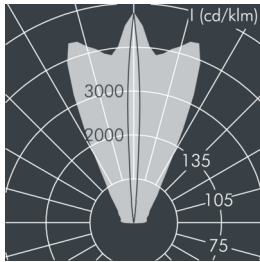

Arclux Mini

8 373 053 009

2 × 2 W, 101 lm, blue

Window reveal luminaire 6° / 180°

Customized solutions and modifications are possible: Special RAL, DB or NCS colours as polyester powder coat, luminaires in 2700 K and other colour temperatures and versions for high ambient temperature.

Specification text

housing made of corrosion-resistant die-cast aluminum AlSi12, polyester powder coated by high-quality and UV-stabilized coating process, Colour: silver grey, all exterior parts are stainless steel, high efficiency safety glass, anti-reflective coating from 1 side, dark screenprint, silicon gasket, 4 holes Ø 6 mm, spacing 200 mm x 88 mm, cable gland: M20, connecting terminal: 3 pole, high-end optical system with specially designed reflectors achieve a uniform arch of light, integral driver (AC/DC), max 2 SDCM, service life L90/B10 > 50.000 h, luminous flux: 101 lm, wattage: 4 W, delivered lumens 25 lm/W, protection type IP67, protection class I, impact resistance IK08, dimensions (L×H×W): 230 × 59 × 105 mm, weight 1.1 kg

Specification

Wattage	4 W	Housing colour	silver grey
Delivered lumens	25 lm/W	Power supply cable	Ø 6 – 13 mm
Light source	LED blau	Protection type	IP67
Colour tolerance	max 2 SDCM	Protection class	I
Lifetime ta 25° C	L90/B10 > 50.000 h	Impact resistance	IK08
Control gear	on / off	Dimensions	230 × 59 × 105 mm
Input voltage AC	100 – 240 V	Weight	1,10 kg
Input voltage DC	195 – 240 V	Max. ambient temperature ta	45°
Voltage protection	2 kV L/N 2 kV L/PE		
Luminaires per B16A / C16A	50 / 85		