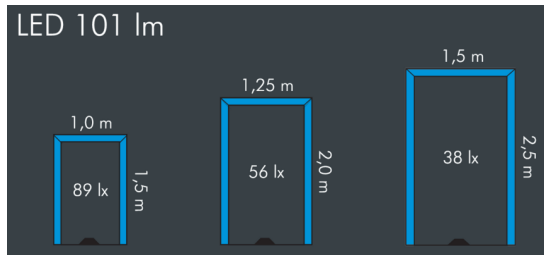

Arclux Mini

8 373 053 009

2 × 2 W, 101 lm, blue

Window reveal luminaire 6° / 180°

Customized solutions and modifications are possible: Special RAL, DB or NCS colours as polyester powder coat, luminaires in 2700 K and other colour temperatures and versions for high ambient temperature.

Specification text

housing made of corrosion-resistant die-cast aluminum AlSi12, polyester powder coated by high-quality and UV-stabilized coating process, Colour: silver grey, all exterior parts are stainless steel, high efficiency safety glass, anti-reflective coating from 1 side, dark screenprint, silicon gasket, 4 holes Ø 6 mm, spacing 200 mm x 88 mm, cable gland: M20, connecting terminal: 3 pole, high-end optical system with specially designed reflectors achieve a uniform arch of light, integral driver (AC/DC), max 2 SDCM, service life L90/B10 > 50.000 h, luminous flux: 101 lm, wattage: 4 W, delivered lumens 25 lm/W, protection type IP67, protection class I, impact resistance IK08, dimensions (L×H×W): 230 × 59 × 105 mm, weight 1.1 kg

Specification

Wattage	4 W	Housing colour	silver grey
Delivered lumens	25 lm/W	Power supply cable	Ø 6 – 13 mm
Light source	LED blau	Protection type	IP67
Colour tolerance	max 2 SDCM	Protection class	I
Lifetime ta 25° C	L90/B10 > 50.000 h	Impact resistance	IK08
Control gear	on / off	Dimensions	230 × 59 × 105 mm
Input voltage AC	100 – 240 V	Weight	1,10 kg
Input voltage DC	195 – 240 V	Max. ambient temperature ta	45°
Voltage protection	2 kV L/N 2 kV L/PE		
Luminaires per B16A / C16A	50 / 85		