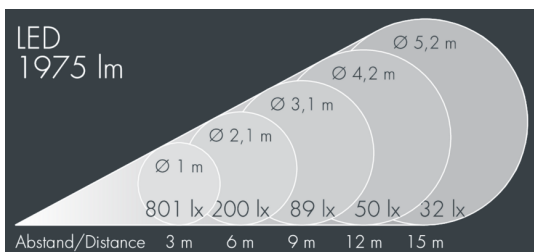

Ceiling recessed downlight

8 314 145 019

19 W, 1975 lm, 4000 K neutral white,
narrow beam 20°

Remote control gear unit essentially required, see
data sheet with accessories

Customized solutions and modifications are possible: Special RAL, DB or NCS colours as polyester powder coat, luminaires in 2700 K and other colour temperatures and versions for high ambient temperature.

[Remote control gear unit essentially required,
see data sheet with accessories](#)

Specification text

housing made of corrosion-resistant die-cast aluminum AlSi12, polyester powder coated by high-quality and UV-stabilized coating process, Colour: black RAL 7021, all exterior parts are stainless steel, tempered safety glass, anti-reflective coating from 1 side, silicon gasket, luminaire fixed using stainless steel spring loaded clamps, clamping range in hollow ceilings 12-42 mm, aperture for installation \varnothing 125 mm, connecting terminal: 3 pole, highly efficient faceted and coated rotationally symmetrical reflector, 1 m cable, remote driver required, CRI > 80, max 2 SDCM, service life L90/B10 > 50.000 h, Beam angle (FWHM): 20°, luminous flux: 1975 lm, wattage: 19 W, delivered lumens 102 lm/W, protection type IP65, protection class III, impact resistance IK08, dimensions: \varnothing 138 mm, width 95 mm, weight 1 kg

Specification

Wattage	19 W	Beam angle (FWHM)	20°
Delivered lumens	102 lm/W	Housing colour	black RAL 7021
Light source	LED 4000 K	Protection type	IP65
Color Rendering Index	CRI > 80	Protection class	III
Colour tolerance	max 2 SDCM	Impact resistance	IK08
Lifetime ta 25° C	L90/B10 > 50.000 h	Dimensions	\varnothing 138 mm, width 95 mm
Control gear	on / off / DALI	Weight	1,00 kg
Input voltage AC	With remote control gear unit	Max. ambient temperature ta	40°
Input voltage DC	See accessories		
Voltage protection	2 kV L/N 4 kV L/PE		
Luminaires per B16A / C16A	50 / 85		