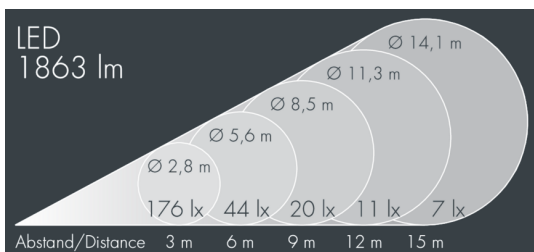

Ceiling recessed downlight

8 314 146 059

19 W, 1863 lm, 3000 K warm white,
wide beam 50°

Remote control gear unit essentially required, see
data sheet with accessories