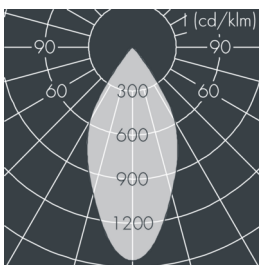

Ceiling recessed downlight

8 314 146 059

19 W, 1863 lm, 3000 K warm white,
wide beam 50°

Remote control gear unit essentially required, see
data sheet with accessories