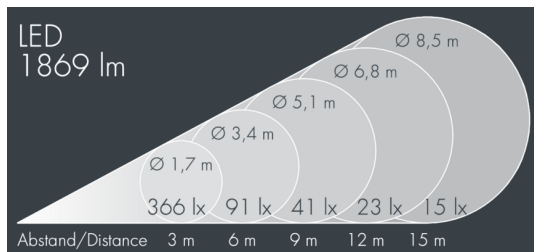

Ceiling recessed downlight

8 314 156 049

19 W, 1869 lm, 3000 K warm white,
medium wide beam 32°

Remote control gear unit essentially required, see
data sheet with accessories

Customized solutions and modifications are possible: Special RAL, DB or NCS colours as polyester powder coat, luminaires in 2700 K and other colour temperatures and versions for high ambient temperature.

[Remote control gear unit essentially required,
see data sheet with accessories](#)

Specification text

housing made of corrosion-resistant die-cast aluminum AlSi12, polyester powder coated by high-quality and UV-stabilized coating process, Colour: silver grey, all exterior parts are stainless steel, tempered safety glass, anti-reflective coating from 1 side, silicon gasket, luminaire fixed using stainless steel spring loaded clamps, clamping range in hollow ceilings 12-42 mm, aperture for installation Ø 125 mm, connecting terminal: 3 pole, highly efficient faceted and coated rotationally symmetrical reflector, 1 m cable, remote driver required, CRI > 80, max 2 SDCM, service life L90/B10 > 50.000 h, Beam angle (FWHM): 32°, luminous flux: 1869 lm, wattage: 19 W, delivered lumens 97 lm/W, protection type IP65, protection class III, impact resistance IK08, dimensions: Ø 140 mm, width 95 mm, weight 1 kg

Specification

Wattage	19 W	Beam angle (FWHM)	32°
Delivered lumens	97 lm/W	Housing colour	silver grey
Light source	LED 3000 K	Protection type	IP65
Color Rendering Index	CRI > 80	Protection class	III
Colour tolerance	max 2 SDCM	Impact resistance	IK08
Lifetime ta 25° C	L90/B10 > 50.000 h	Dimensions	Ø 140 mm, width 95 mm
Control gear	on / off / DALI	Weight	1,00 kg
Input voltage AC	With remote control gear unit	Max. ambient temperature ta	40°
Input voltage DC	See accessories		
Voltage protection	2 kV L/N 4 kV L/PE		
Luminaires per B16A / C16A	50 / 85		