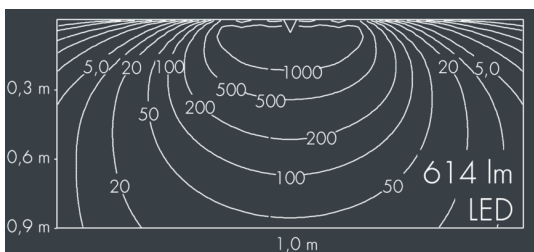

Ecoline Mini

8 766 045 109

6 × 1,8 W, 614 lm, 4000 K neutral white, DALI, wall washer 20° / 88°

L₁ = 668 mm, L₂ = 631 mm

Customized solutions and modifications are possible: Special RAL, DB or NCS colours as polyester powder coat, luminaires in 2700 K and other colour temperatures and versions for high ambient temperature.

Specification text

housing made of extruded aluminum and corrosion-resistant die-cast aluminum AlSi12, polyester powder coated by high-quality and UV-stabilized coating process, Colour: black RAL 7021, all exterior parts are stainless steel, polycarbonate cover, with partial frosting for uniform light diffraction, silicon gasket, mounting flanges: 2 elongated holes Ø 6.5, spacing L₂, tilt range: 220°, cable gland:

M16, with 1 m cable gland ÖLFLEX Robust 210 5G1, connecting terminal: 5 pole, highly efficient optics made of transparent thermoplastic for precise lighting tasks, integral, dimmable driver (DALI), CRI > 80, max 2 SDCM, service life L₉₀/B₁₀ > 50.000 h, Beam angle (FWHM): 20° / 88°, luminous flux: 614 lm, wattage: 11 W, delivered lumens 56 lm/W, protection type IP65, protection class I, impact resistance IK10, windage area 0,025 m², dimensions (L×H×W): 668 × 43 × 40 mm, weight 1.5 kg

Wattage	11 W	Beam angle (FWHM)	20° / 88°
Delivered lumens	56 lm/W	Housing colour	black RAL 7021
Light source	LED 4000 K	Power supply cable	Ø 5 – 9 mm
Color Rendering Index	CRI > 80	Protection type	IP65
Colour tolerance	max 2 SDCM	Protection class	I
Lifetime ta 25° C	L ₉₀ /B ₁₀ > 50.000 h	Impact resistance	IK10
Control gear	DALI	Windage area	0,025m ²
Input voltage AC	220 – 240 V	Dimensions	668 × 43 × 40 mm
Input voltage DC	195 – 240 V	Weight	1,50 kg
Voltage protection	2 kV L/N 4 kV L/PE	Max. ambient temperature ta	50°
Luminaires per B16A / C16A	50 / 85		