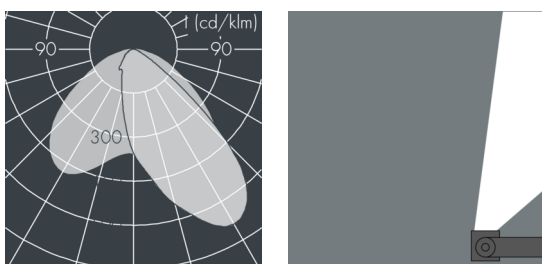

## Ecoline Mini

8 766 065 089

6 × 1,8 W, 579 lm, 4000 K neutral white, asymmetrical 30°

L<sub>1</sub> = 668 mm, L<sub>2</sub> = 631 mm

Customized solutions and modifications are possible: Special RAL, DB or NCS colours as polyester powder coat, luminaires in 2700 K and other colour temperatures and versions for high ambient temperature.

## Specification text

housing made of extruded aluminum and corrosion-resistant die-cast aluminum AlSi12, polyester powder coated by high-quality and UV-stabilized coating process, Colour: white RAL 9002, all exterior parts are stainless steel, polycarbonate cover, with partial frosting for uniform light diffraction, silicon gasket, mounting flanges: 2 elongated holes Ø 6.5, spacing L<sub>2</sub>, tilt range: 220°, cable gland:

M16 with 1 m cable Ho5RN-F3G1, connecting terminal: 3 pole, highly efficient optics made of transparent thermoplastic for precise lighting tasks, integral driver (AC/DC), CRI > 80, max 2 SDCM, service life L<sub>90</sub>/B<sub>10</sub> > 50.000 h, luminous flux: 579 lm, wattage: 11 W, delivered lumens 53 lm/W, protection type IP65, protection class I, impact resistance IK10, windage area 0,025 m<sup>2</sup>, dimensions (L×H×W): 668 × 43 × 40 mm, weight 1.5 kg

## Specification

Wattage	11 W	Housing colour	white RAL 9002
Delivered lumens	53 lm/W	Power supply cable	Ø 5 – 9 mm
Light source	LED 4000 K	Protection type	IP65
Color Rendering Index	CRI > 80	Protection class	I
Colour tolerance	max 2 SDCM	Impact resistance	IK10
Lifetime ta 25° C	L <sub>90</sub> /B <sub>10</sub> > 50.000 h	Windage area	0,025m <sup>2</sup>
Control gear	on / off	Dimensions	668 × 43 × 40 mm
Input voltage AC	220 – 240 V	Weight	1,50 kg
Input voltage DC	195 – 250 V	Max. ambient temperature ta	50°
Voltage protection	1 kV L/N   1 kV L/PE		