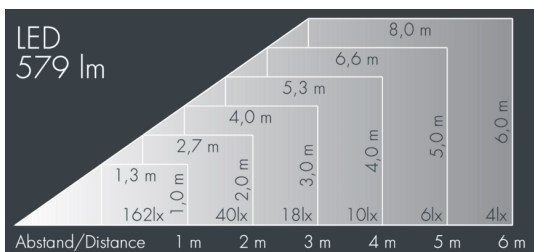

## Ecoline Mini

8 766 065 089

6 × 1,8 W, 579 lm, 4000 K neutral white, asymmetrical 30°

L<sub>1</sub> = 668 mm, L<sub>2</sub> = 631 mm

Customized solutions and modifications are possible: Special RAL, DB or NCS colours as polyester powder coat, luminaires in 2700 K and other colour temperatures and versions for high ambient temperature.

## Specification text

housing made of extruded aluminum and corrosion-resistant die-cast aluminum AlSi12, polyester powder coated by high-quality and UV-stabilized coating process, Colour: white RAL 9002, all exterior parts are stainless steel, polycarbonate cover, with partial frosting for uniform light diffraction, silicon gasket, mounting flanges: 2 elongated holes Ø 6.5, spacing L<sub>2</sub>, tilt range: 220°, cable gland:

M16 with 1 m cable Ho5RN-F3G1, connecting terminal: 3 pole, highly efficient optics made of transparent thermoplastic for precise lighting tasks, integral driver (AC/DC), CRI > 80, max 2 SDCM, service life L<sub>90</sub>/B<sub>10</sub> > 50.000 h, luminous flux: 579 lm, wattage: 11 W, delivered lumens 53 lm/W, protection type IP65, protection class I, impact resistance IK10, windage area 0,025 m<sup>2</sup>, dimensions (L×H×W): 668 × 43 × 40 mm, weight 1.5 kg

## Specification

Wattage	11 W	Housing colour	white RAL 9002
Delivered lumens	53 lm/W	Power supply cable	Ø 5 – 9 mm
Light source	LED 4000 K	Protection type	IP65
Color Rendering Index	CRI > 80	Protection class	I
Colour tolerance	max 2 SDCM	Impact resistance	IK10
Lifetime ta 25° C	L <sub>90</sub> /B <sub>10</sub> > 50.000 h	Windage area	0,025m <sup>2</sup>
Control gear	on / off	Dimensions	668 × 43 × 40 mm
Input voltage AC	220 – 240 V	Weight	1,50 kg
Input voltage DC	195 – 250 V	Max. ambient temperature ta	50°
Voltage protection	1 kV L/N   1 kV L/PE		