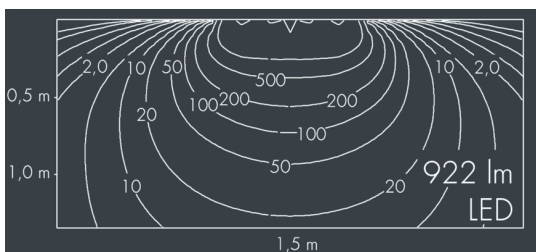

Ecoline Mini

8 766 165 109

9 × 1,8 W, 922 lm, 4000 K neutral white, DALI, wall washer 20° / 88°

L₁ = 962 mm, L₂ = 925 mm

Customized solutions and modifications are possible: Special RAL, DB or NCS colours as polyester powder coat, luminaires in 2700 K and other colour temperatures and versions for high ambient temperature.

Specification text

housing made of extruded aluminum and corrosion-resistant die-cast aluminum AlSi12, polyester powder coated by high-quality and UV-stabilized coating process, Colour: white RAL 9002, all exterior parts are stainless steel, polycarbonate cover, with partial frosting for uniform light diffraction, silicon gasket, mounting flanges: 2 elongated holes Ø 6.5, spacing L₂, tilt range: 220°, cable gland:

M16, with 1 m cable gland ÖLFLEX Robust 210 5G1, connecting terminal: 5 pole, highly efficient optics made of transparent thermoplastic for precise lighting tasks, integral, dimmable driver (DALI), CRI > 80, max 2 SDCM, service life L₉₀/B₁₀ > 50.000 h, Beam angle (FWHM): 20° / 88°, luminous flux: 922 lm, wattage: 16 W, delivered lumens 58 lm/W, protection type IP65, protection class I, impact resistance IK10, windage area 0,037 m², dimensions (L×H×W): 962 × 43 × 40 mm, weight 2.1 kg

Specification

Wattage	16 W	Beam angle (FWHM)	20° / 88°
Delivered lumens	58 lm/W	Housing colour	white RAL 9002
Light source	LED 4000 K	Power supply cable	Ø 5 – 9 mm
Color Rendering Index	CRI > 80	Protection type	IP65
Colour tolerance	max 2 SDCM	Protection class	I
Lifetime ta 25° C	L ₉₀ /B ₁₀ > 50.000 h	Impact resistance	IK10
Control gear	DALI	Windage area	0,037m ²
Input voltage AC	220 – 240 V	Dimensions	962 × 43 × 40 mm
Input voltage DC	195 – 240 V	Weight	2,10 kg
Voltage protection	2 kV L/N 4 kV L/PE	Max. ambient temperature ta	50°
Luminaires per B16A / C16A	50 / 85		