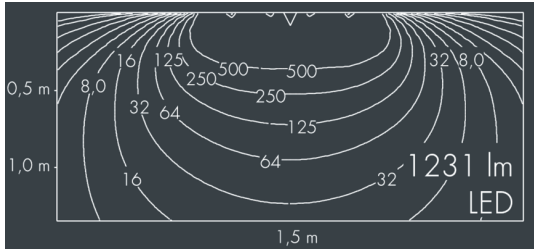

Ecoline Mini

8 766 255 209

12 × 1,8 W, 1231 lm, 4000 K neutral white, 1-10V, wall washer 20° / 88°

L1 = 1256 mm, L2 = 1219 mm

Customized solutions and modifications are possible: Special RAL, DB or NCS colours as polyester powder coat, luminaires in 2700 K and other colour temperatures and versions for high ambient temperature.

Specification text

housing made of extruded aluminum and corrosion-resistant die-cast aluminum AlSi12, polyester powder coated by high-quality and UV-stabilized coating process, Colour: silver grey, all exterior parts are stainless steel, polycarbonate cover, with partial frosting for uniform light diffraction, silicon gasket, mounting flanges: 2 elongated holes Ø 6.5, spacing L2, tilt range: 220°, cable gland:

M16, with 1 m cable gland ÖLFLEX Robust 210 5G1, connecting terminal: 5 pole, highly efficient optics made of transparent thermoplastic for precise lighting tasks, integral driver (dimnable 1-10V), CRI > 80, max 2 SDCM, service life L90/B10 > 50.000 h, Beam angle (FWHM): 20° / 88°, luminous flux: 1231 lm, wattage: 21 W, delivered lumens 59 lm/W, protection type IP65, protection class I, impact resistance IK10, windage area 0,048 m², dimensions (L×H×W): 1256 × 43 × 40 mm, weight 2.5 kg

Wattage	21 W	Beam angle (FWHM)	20° / 88°
Delivered lumens	59 lm/W	Housing colour	silver grey
Light source	LED 4000 K	Power supply cable	Ø 5 – 9 mm
Color Rendering Index	CRI > 80	Protection type	IP65
Colour tolerance	max 2 SDCM	Protection class	I
Lifetime ta 25° C	L90/B10 > 50.000 h	Impact resistance	IK10
Control gear	1-10V	Windage area	0,048m²
Input voltage AC	220 – 240 V	Dimensions	1256 × 43 × 40 mm
Input voltage DC	195 – 240 V	Weight	2,50 kg
Voltage protection	2 kV L/N 4 kV L/PE	Max. ambient temperature ta	50°
Luminaires per B16A / C16A	50 / 85		