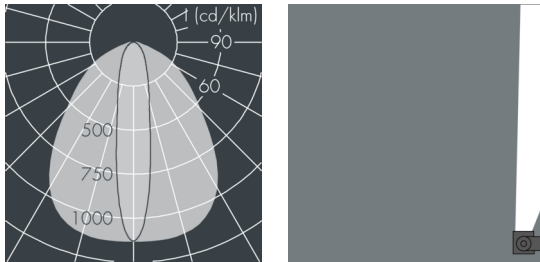

Ecoline Mini

8 766 255 209

12 × 1,8 W, 1231 lm, 4000 K neutral white, 1-10V, wall washer 20° / 88°

L1 = 1256 mm, L2 = 1219 mm

Customized solutions and modifications are possible: Special RAL, DB or NCS colours as polyester powder coat, luminaires in 2700 K and other colour temperatures and versions for high ambient temperature.

Specification text

housing made of extruded aluminum and corrosion-resistant die-cast aluminum AlSi12, polyester powder coated by high-quality and UV-stabilized coating process, Colour: silver grey, all exterior parts are stainless steel, polycarbonate cover, with partial frosting for uniform light diffraction, silicon gasket, mounting flanges: 2 elongated holes Ø 6.5, spacing L2, tilt range: 220°, cable gland:

M16, with 1 m cable gland ÖLFLEX Robust 210 5G1, connecting terminal: 5 pole, highly efficient optics made of transparent thermoplastic for precise lighting tasks, integral driver (dimnable 1-10V), CRI > 80, max 2 SDCM, service life L90/B10 > 50.000 h, Beam angle (FWHM): 20° / 88°, luminous flux: 1231 lm, wattage: 21 W, delivered lumens 59 lm/W, protection type IP65, protection class I, impact resistance IK10, windage area 0,048 m², dimensions (L×H×W): 1256 × 43 × 40 mm, weight 2.5 kg

Wattage	21 W	Beam angle (FWHM)	20° / 88°
Delivered lumens	59 lm/W	Housing colour	silver grey
Light source	LED 4000 K	Power supply cable	Ø 5 – 9 mm
Color Rendering Index	CRI > 80	Protection type	IP65
Colour tolerance	max 2 SDCM	Protection class	I
Lifetime ta 25° C	L90/B10 > 50.000 h	Impact resistance	IK10
Control gear	1-10V	Windage area	0,048m²
Input voltage AC	220 – 240 V	Dimensions	1256 × 43 × 40 mm
Input voltage DC	195 – 240 V	Weight	2,50 kg
Voltage protection	2 kV L/N 4 kV L/PE	Max. ambient temperature ta	50°
Luminaires per B16A / C16A	50 / 85		