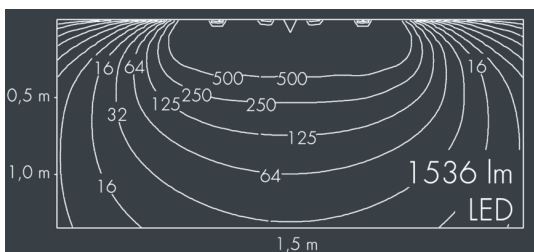

Ecoline Mini

8 766 345 109

1,5 × 1,8 W, 1536 lm, 4000 K neutral white, DALI, wall washer 20° / 88°

L₁ = 1550 mm, L₂ = 1513 mm

Customized solutions and modifications are possible: Special RAL, DB or NCS colours as polyester powder coat, luminaires in 2700 K and other colour temperatures and versions for high ambient temperature.

M16, with 1 m cable gland ÖLFLEX Robust 210 5G1, connecting terminal: 5 pole, highly efficient optics made of transparent thermoplastic for precise lighting tasks, integral, dimmable driver (DALI), CRI > 80, max 2 SDCM, service life L₉₀/B₁₀ > 50.000 h,

Beam angle (FWHM): 20° / 88°, luminous flux: 1536 lm, wattage: 26 W, delivered lumens 59 lm/W, protection type IP65, protection class I, impact resistance IK10, windage area 0,059 m², dimensions (L×H×W): 1550 × 43 × 40 mm, weight 3 kg

Wattage	26 W	Beam angle (FWHM)	20° / 88°
Delivered lumens	59 lm/W	Housing colour	black RAL 7021
Light source	LED 4000 K	Power supply cable	Ø 5 – 9 mm
Color Rendering Index	CRI > 80	Protection type	IP65
Colour tolerance	max 2 SDCM	Protection class	I
Lifetime ta 25° C	L ₉₀ /B ₁₀ > 50.000 h	Impact resistance	IK10
Control gear	DALI	Windage area	0,059m ²
Input voltage AC	220 – 240 V	Dimensions	1550 × 43 × 40 mm
Input voltage DC	195 – 240 V	Weight	3,00 kg
Voltage protection	2 kV L/N 4 kV L/PE	Max. ambient temperature ta	50°
Luminaires per B16A / C16A	50 / 85		