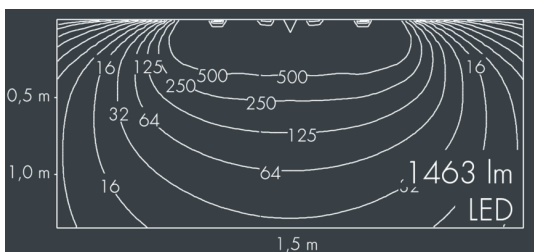

Ecoline Mini

8 766 346 209

15 × 1,8 W, 1463 lm, 3000 K warm white, 1-10V, wall washer 20° / 88°

L1 = 1550 mm, L2 = 1513 mm

Customized solutions and modifications are possible: Special RAL, DB or NCS colours as polyester powder coat, luminaires in 2700 K and other colour temperatures and versions for high ambient temperature.

Specification text

housing made of extruded aluminum and corrosion-resistant die-cast aluminum AlSi12, polyester powder coated by high-quality and UV-stabilized coating process, Colour: black RAL 7021, all exterior parts are stainless steel, polycarbonate cover, with partial frosting for uniform light diffraction, silicon gasket, mounting flanges: 2 elongated holes Ø 6.5, spacing L2, tilt range: 220°, cable gland:

M16, with 1 m cable gland ÖLFLEX Robust 210 5G1, connecting terminal: 5 pole, highly efficient optics made of transparent thermoplastic for precise lighting tasks, integral driver (dimnable 1-10V), CRI > 80, max 2 SDCM, service life L90/B10 > 50.000 h, Beam angle (FWHM): 20° / 88°, luminous flux: 1463 lm, wattage: 26 W, delivered lumens 56 lm/W, protection type IP65, protection class I, impact resistance IK10, windage area 0,059 m², dimensions (L×H×W): 1550 × 43 × 40 mm, weight 3 kg

Wattage	26 W	Beam angle (FWHM)	20° / 88°
Delivered lumens	56 lm/W	Housing colour	black RAL 7021
Light source	LED 3000 K	Power supply cable	Ø 5 – 9 mm
Color Rendering Index	CRI > 80	Protection type	IP65
Colour tolerance	max 2 SDCM	Protection class	I
Lifetime ta 25° C	L90/B10 > 50.000 h	Impact resistance	IK10
Control gear	1-10V	Windage area	0,059m ²
Input voltage AC	220 – 240 V	Dimensions	1550 × 43 × 40 mm
Input voltage DC	195 – 240 V	Weight	3,00 kg
Voltage protection	2 kV L/N 4 kV L/PE	Max. ambient temperature ta	50°
Luminaires per B16A / C16A	50 / 85		