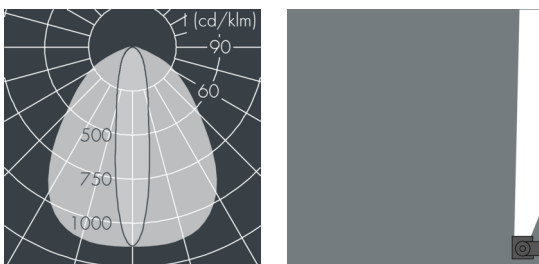

Ecoline Mini

8 766 346 209

15 × 1,8 W, 1463 lm, 3000 K warm white, 1-10V, wall washer 20° / 88°

L1 = 1550 mm, L2 = 1513 mm

Customized solutions and modifications are possible: Special RAL, DB or NCS colours as polyester powder coat, luminaires in 2700 K and other colour temperatures and versions for high ambient temperature.

M16, with 1 m cable gland ÖLFLEX Robust 210 5G1, connecting terminal: 5 pole, highly efficient optics made of transparent thermoplastic for precise lighting tasks, integral driver (dimnable 1-10V), CRI > 80, max 2 SDCM, service life L90/B10 > 50.000 h, Beam angle (FWHM): 20° / 88°, luminous flux: 1463 lm, wattage: 26 W, delivered lumens 56 lm/W, protection type IP65, protection class I, impact resistance IK10, windage area 0,059 m², dimensions (L×H×W): 1550 × 43 × 40 mm, weight 3 kg

Wattage	26 W	Beam angle (FWHM)	20° / 88°
Delivered lumens	56 lm/W	Housing colour	black RAL 7021
Light source	LED 3000 K	Power supply cable	Ø 5 – 9 mm
Color Rendering Index	CRI > 80	Protection type	IP65
Colour tolerance	max 2 SDCM	Protection class	I
Lifetime ta 25° C	L90/B10 > 50.000 h	Impact resistance	IK10
Control gear	1-10V	Windage area	0,059m ²
Input voltage AC	220 – 240 V	Dimensions	1550 × 43 × 40 mm
Input voltage DC	195 – 240 V	Weight	3,00 kg
Voltage protection	2 kV L/N 4 kV L/PE	Max. ambient temperature ta	50°
Luminaires per B16A / C16A	50 / 85		