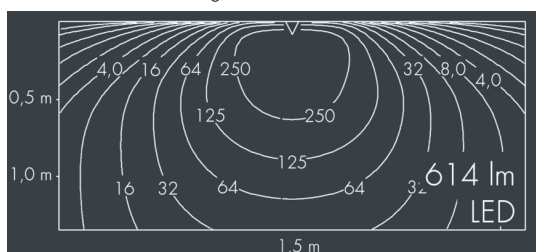

Ecoline Mini

8 767 045 109

6 × 1,8 W, 614 lm, 4000 K neutral white, DALI,
wall washer 20° / 88°

L₁ = 668 mm, L₂ = 631 mm

Customized solutions and modifications are possible: Special RAL, DB or NCS colours as polyester powder coat, luminaires in 2700 K and other colour temperatures and versions for high ambient temperature.

Specification text

housing made of extruded aluminum and corrosion-resistant die-cast aluminum AlSi12, polyester powder coated by high-quality and UV-stabilized coating process, Colour: black RAL 7021, all exterior parts are stainless steel, polycarbonate cover, with partial frosting for uniform light diffraction, silicon gasket, wall arms: 2 elongated holes Ø 6.5 mm, spacing L₂, tilt range: 220°, cable gland:

M16, with 1 m cable gland ÖLFLEX Robust 210 5G1, connecting terminal: 5 pole, highly efficient optics made of transparent thermoplastic for precise lighting tasks, integral, dimmable driver (DALI), CRI > 80, max 2 SDCM, service life L₉₀/B₁₀ > 50.000 h, Beam angle (FWHM): 20° / 88°, luminous flux: 614 lm, wattage: 11 W, delivered lumens 56 lm/W, protection type IP65, protection class I, impact resistance IK10, windage area 0,025 m², dimensions (L×H×W): 668 × 43 × 40 mm, weight 1.5 kg

Wattage	11 W	Beam angle (FWHM)	20° / 88°
Delivered lumens	56 lm/W	Housing colour	black RAL 7021
Light source	LED 4000 K	Power supply cable	Ø 5 – 9 mm
Color Rendering Index	CRI > 80	Protection type	IP65
Colour tolerance	max 2 SDCM	Protection class	I
Lifetime ta 25° C	L ₉₀ /B ₁₀ > 50.000 h	Impact resistance	IK10
Control gear	DALI	Windage area	0,025m ²
Input voltage AC	220 – 240 V	Dimensions	668 × 43 × 40 mm
Input voltage DC	195 – 240 V	Weight	1,50 kg
Voltage protection	2 kV L/N 4 kV L/PE	Max. ambient temperature ta	50°
Luminaires per B16A / C16A	50 / 85		