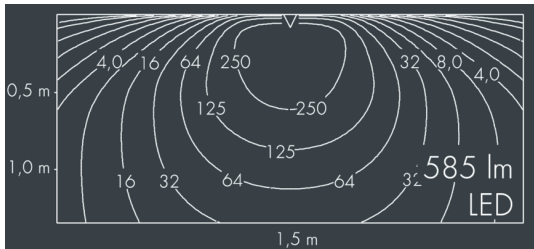

Ecoline Mini

8 767 046 209

6 × 1,8 W, 585 lm, 3000 K warm white, 1-10V, wall washer 20° / 88°

L₁ = 668 mm, L₂ = 631 mm

Customized solutions and modifications are possible: Special RAL, DB or NCS colours as polyester powder coat, luminaires in 2700 K and other colour temperatures and versions for high ambient temperature.

M16, with 1 m cable gland ÖLFLEX Robust 210 5G1, connecting terminal: 5 pole, highly efficient optics made of transparent thermoplastic for precise lighting tasks, integral driver (dimnable 1-10V), CRI > 80, max 2 SDCM, service life L₉₀/B₁₀ > 50.000 h, Beam angle (FWHM): 20° / 88°, luminous flux: 585 lm, wattage: 11 W, delivered lumens 53 lm/W, protection type IP65, protection class I, impact resistance IK10, windage area 0,025 m², dimensions (L×H×W): 668 × 43 × 40 mm, weight 1.5 kg

Wattage	11 W	Beam angle (FWHM)	20° / 88°
Delivered lumens	53 lm/W	Housing colour	black RAL 7021
Light source	LED 3000 K	Power supply cable	Ø 5 – 9 mm
Color Rendering Index	CRI > 80	Protection type	IP65
Colour tolerance	max 2 SDCM	Protection class	I
Lifetime ta 25° C	L ₉₀ /B ₁₀ > 50.000 h	Impact resistance	IK10
Control gear	1-10V	Windage area	0,025m ²
Input voltage AC	220 – 240 V	Dimensions	668 × 43 × 40 mm
Input voltage DC	195 – 240 V	Weight	1,50 kg
Voltage protection	2 kV L/N 4 kV L/PE	Max. ambient temperature ta	50°
Luminaires per B16A / C16A	50 / 85		