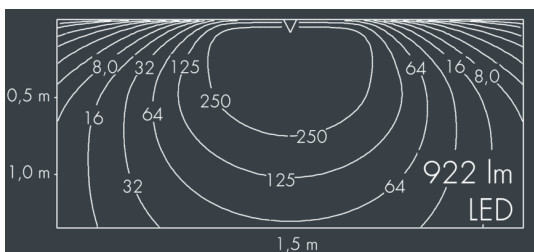

Ecoline Mini

8 767 145 109

9 × 1,8 W, 922 lm, 4000 K neutral white, DALI, wall washer 20° / 88°

L1 = 962 mm, L2 = 925 mm

Customized solutions and modifications are possible: Special RAL, DB or NCS colours as polyester powder coat, luminaires in 2700 K and other colour temperatures and versions for high ambient temperature.

Specification text

housing made of extruded aluminum and corrosion-resistant die-cast aluminum AlSi12, polyester powder coated by high-quality and UV-stabilized coating process, Colour: black RAL 7021, all exterior parts are stainless steel, polycarbonate cover, with partial frosting for uniform light diffraction, silicon gasket, wall arms: 2 elongated holes Ø 6.5 mm, spacing L2, tilt range: 220°, cable gland:

M16, with 1 m cable gland ÖLFLEX Robust 210 5G1, connecting terminal: 5 pole, highly efficient optics made of transparent thermoplastic for precise lighting tasks, integral, dimmable driver (DALI), CRI > 80, max 2 SDCM, service life L90/B10 > 50.000 h, Beam angle (FWHM): 20° / 88°, luminous flux: 922 lm, wattage: 16 W, delivered lumens 58 lm/W, protection type IP65, protection class I, impact resistance IK10, windage area 0,037 m², dimensions (L×H×W): 962 × 43 × 40 mm, weight 2.1 kg

Specification

Wattage	16 W	Beam angle (FWHM)	20° / 88°
Delivered lumens	58 lm/W	Housing colour	black RAL 7021
Light source	LED 4000 K	Power supply cable	Ø 5 – 9 mm
Color Rendering Index	CRI > 80	Protection type	IP65
Colour tolerance	max 2 SDCM	Protection class	I
Lifetime ta 25° C	L90/B10 > 50.000 h	Impact resistance	IK10
Control gear	DALI	Windage area	0,037m ²
Input voltage AC	220 – 240 V	Dimensions	962 × 43 × 40 mm
Input voltage DC	195 – 240 V	Weight	2,10 kg
Voltage protection	2 kV L/N 4 kV L/PE	Max. ambient temperature ta	50°
Luminaires per B16A / C16A	50 / 85		