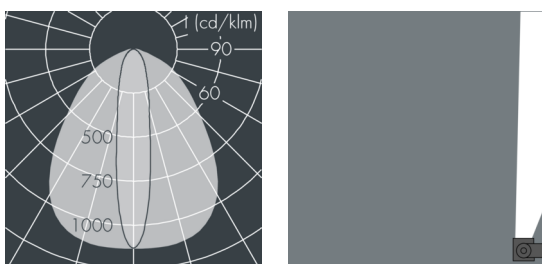

Ecoline Mini

8 767 145 109

9 × 1,8 W, 922 lm, 4000 K neutral white, DALI, wall washer 20° / 88°

L1 = 962 mm, L2 = 925 mm

Customized solutions and modifications are possible: Special RAL, DB or NCS colours as polyester powder coat, luminaires in 2700 K and other colour temperatures and versions for high ambient temperature.

M16, with 1 m cable gland ÖLFLEX Robust 210 5G1, connecting terminal: 5 pole, highly efficient optics made of transparent thermoplastic for precise lighting tasks, integral, dimmable driver (DALI), CRI > 80, max 2 SDCM, service life L90/B10 > 50.000 h, Beam angle (FWHM): 20° / 88°, luminous flux: 922 lm, wattage: 16 W, delivered lumens 58 lm/W, protection type IP65, protection class I, impact resistance IK10, windage area 0,037 m², dimensions (L×H×W): 962 × 43 × 40 mm, weight 2.1 kg

Specification

Wattage	16 W	Beam angle (FWHM)	20° / 88°
Delivered lumens	58 lm/W	Housing colour	black RAL 7021
Light source	LED 4000 K	Power supply cable	Ø 5 – 9 mm
Color Rendering Index	CRI > 80	Protection type	IP65
Colour tolerance	max 2 SDCM	Protection class	I
Lifetime ta 25° C	L90/B10 > 50.000 h	Impact resistance	IK10
Control gear	DALI	Windage area	0,037m ²
Input voltage AC	220 – 240 V	Dimensions	962 × 43 × 40 mm
Input voltage DC	195 – 240 V	Weight	2,10 kg
Voltage protection	2 kV L/N 4 kV L/PE	Max. ambient temperature ta	50°
Luminaires per B16A / C16A	50 / 85		