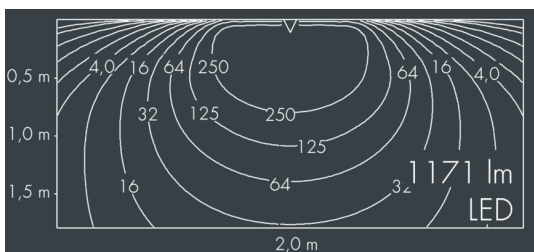

Ecoline Mini

8 767 246 109

12 × 1,8 W, 1171 lm, 3000 K warm white, DALI, wall washer 20° / 88°

L1 = 1256 mm, L2 = 1219 mm

Customized solutions and modifications are possible: Special RAL, DB or NCS colours as polyester powder coat, luminaires in 2700 K and other colour temperatures and versions for high ambient temperature.

Specification text

housing made of extruded aluminum and corrosion-resistant die-cast aluminum AlSi12, polyester powder coated by high-quality and UV-stabilized coating process, Colour: black RAL 7021, all exterior parts are stainless steel, polycarbonate cover, with partial frosting for uniform light diffraction, silicon gasket, wall arms: 2 elongated holes Ø 6.5 mm, spacing L2, tilt range: 220°, cable gland:

M16, with 1 m cable gland ÖLFLEX Robust 210 5G1, connecting terminal: 5 pole, highly efficient optics made of transparent thermoplastic for precise lighting tasks, integral, dimmable driver (DALI), CRI > 80, max 2 SDCM, service life L90/B10 > 50.000 h, Beam angle (FWHM): 20° / 88°, luminous flux: 1171 lm, wattage: 21 W, delivered lumens 56 lm/W, protection type IP65, protection class I, impact resistance IK10, windage area 0,048 m², dimensions (L×H×W): 1256 × 43 × 40 mm, weight 2.5 kg

Wattage	21 W	Beam angle (FWHM)	20° / 88°
Delivered lumens	56 lm/W	Housing colour	black RAL 7021
Light source	LED 3000 K	Power supply cable	Ø 5 – 9 mm
Color Rendering Index	CRI > 80	Protection type	IP65
Colour tolerance	max 2 SDCM	Protection class	I
Lifetime ta 25° C	L90/B10 > 50.000 h	Impact resistance	IK10
Control gear	DALI	Windage area	0,048m²
Input voltage AC	220 – 240 V	Dimensions	1256 × 43 × 40 mm
Input voltage DC	195 – 240 V	Weight	2,50 kg
Voltage protection	2 kV L/N 4 kV L/PE	Max. ambient temperature ta	50°
Luminaires per B16A / C16A	50 / 85		