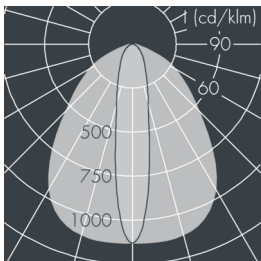

Ecoline Mini

8 767 246 109

12 × 1,8 W, 1171 lm, 3000 K warm white, DALI, wall washer 20° / 88°

L1 = 1256 mm, L2 = 1219 mm

Customized solutions and modifications are possible: Special RAL, DB or NCS colours as polyester powder coat, luminaires in 2700 K and other colour temperatures and versions for high ambient temperature.

M16, with 1 m cable gland ÖLFLEX Robust 210 5G1, connecting terminal: 5 pole, highly efficient optics made of transparent thermoplastic for precise lighting tasks, integral, dimmable driver (DALI), CRI > 80, max 2 SDCM, service life L90/B10 > 50.000 h, Beam angle (FWHM): 20° / 88°, luminous flux: 1171 lm, wattage: 21 W, delivered lumens 56 lm/W, protection type IP65, protection class I, impact resistance IK10, windage area 0,048 m², dimensions (L×H×W): 1256 × 43 × 40 mm, weight 2.5 kg

Wattage	21 W	Beam angle (FWHM)	20° / 88°
Delivered lumens	56 lm/W	Housing colour	black RAL 7021
Light source	LED 3000 K	Power supply cable	Ø 5 – 9 mm
Color Rendering Index	CRI > 80	Protection type	IP65
Colour tolerance	max 2 SDCM	Protection class	I
Lifetime ta 25° C	L90/B10 > 50.000 h	Impact resistance	IK10
Control gear	DALI	Windage area	0,048m²
Input voltage AC	220 – 240 V	Dimensions	1256 × 43 × 40 mm
Input voltage DC	195 – 240 V	Weight	2,50 kg
Voltage protection	2 kV L/N 4 kV L/PE	Max. ambient temperature ta	50°
Luminaires per B16A / C16A	50 / 85		