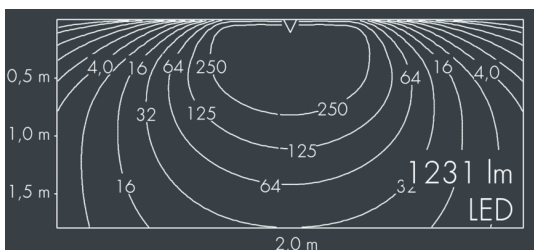

Ecoline Mini

8 767 265 209

12 × 1,8 W, 1231 lm, 4000 K neutral white, 1-10V, wall washer 20° / 88°

L1 = 1256 mm, L2 = 1219 mm

Customized solutions and modifications are possible: Special RAL, DB or NCS colours as polyester powder coat, luminaires in 2700 K and other colour temperatures and versions for high ambient temperature.

Specification text

housing made of extruded aluminum and corrosion-resistant die-cast aluminum AlSi12, polyester powder coated by high-quality and UV-stabilized coating process, Colour: white RAL 9002, all exterior parts are stainless steel, polycarbonate cover, with partial frosting for uniform light diffraction, silicon gasket, wall arms: 2 elongated holes Ø 6.5 mm, spacing L2, tilt range: 220°, cable gland:

M16, with 1 m cable gland ÖLFLEX Robust 210 5G1, connecting terminal: 5 pole, highly efficient optics made of transparent thermoplastic for precise lighting tasks, integral driver (dimnable 1-10V), CRI > 80, max 2 SDCM, service life L90/B10 > 50.000 h, Beam angle (FWHM): 20° / 88°, luminous flux: 1231 lm, wattage: 21 W, delivered lumens 59 lm/W, protection type IP65, protection class I, impact resistance IK10, windage area 0,048 m², dimensions (L×H×W): 1256 × 43 × 40 mm, weight 2.5 kg

Specification

Wattage	21 W	Beam angle (FWHM)	20° / 88°
Delivered lumens	59 lm/W	Housing colour	white RAL 9002
Light source	LED 4000 K	Power supply cable	Ø 5 – 9 mm
Color Rendering Index	CRI > 80	Protection type	IP65
Colour tolerance	max 2 SDCM	Protection class	I
Lifetime ta 25° C	L90/B10 > 50.000 h	Impact resistance	IK10
Control gear	1-10V	Windage area	0,048m²
Input voltage AC	220 – 240 V	Dimensions	1256 × 43 × 40 mm
Input voltage DC	195 – 240 V	Weight	2,50 kg
Voltage protection	2 kV L/N 4 kV L/PE	Max. ambient temperature ta	50°
Luminaires per B16A / C16A	50 / 85		