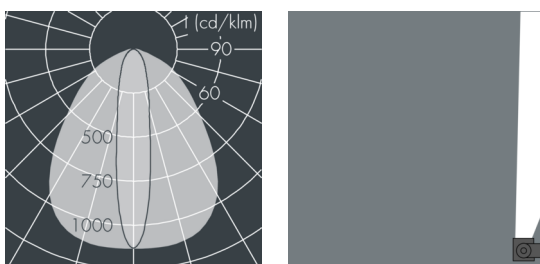

Ecoline Mini

8 767 345 209

15 × 1,8 W, 1536 lm, 4000 K neutral white, 1-10V, wall washer 20° / 88°

L1 = 1550 mm, L2 = 1513 mm

Customized solutions and modifications are possible: Special RAL, DB or NCS colours as polyester powder coat, luminaires in 2700 K and other colour temperatures and versions for high ambient temperature.

M16, with 1 m cable gland ÖLFLEX Robust 210 5G1, connecting terminal: 5 pole, highly efficient optics made of transparent thermoplastic for precise lighting tasks, integral driver (dimnable 1-10V), CRI > 80, max 2 SDCM, service life L90/B10 > 50.000 h, Beam angle (FWHM): 20° / 88°, luminous flux: 1536 lm, wattage: 26 W, delivered lumens 59 lm/W, protection type IP65, protection class I, impact resistance IK10, windage area 0,059 m², dimensions (L×H×W): 1550 × 43 × 40 mm, weight 3 kg

Specification

Wattage	26 W	Beam angle (FWHM)	20° / 88°
Delivered lumens	59 lm/W	Housing colour	black RAL 7021
Light source	LED 4000 K	Power supply cable	Ø 5 – 9 mm
Color Rendering Index	CRI > 80	Protection type	IP65
Colour tolerance	max 2 SDCM	Protection class	I
Lifetime ta 25° C	L90/B10 > 50.000 h	Impact resistance	IK10
Control gear	1-10V	Windage area	0,059m ²
Input voltage AC	220 – 240 V	Dimensions	1550 × 43 × 40 mm
Input voltage DC	195 – 240 V	Weight	3,00 kg
Voltage protection	2 kV L/N 4 kV L/PE	Max. ambient temperature ta	50°
Luminaires per B16A / C16A	50 / 85		