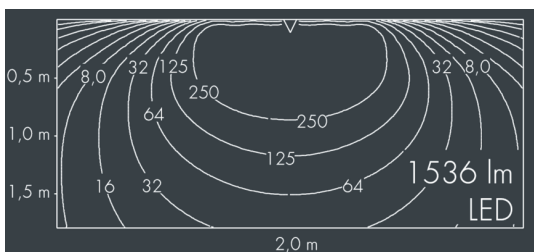

Ecoline Mini

8 767 345 209

15 × 1,8 W, 1536 lm, 4000 K neutral white, 1-10V, wall washer 20° / 88°

L1 = 1550 mm, L2 = 1513 mm

Customized solutions and modifications are possible: Special RAL, DB or NCS colours as polyester powder coat, luminaires in 2700 K and other colour temperatures and versions for high ambient temperature.

Specification text

housing made of extruded aluminum and corrosion-resistant die-cast aluminum AlSi12, polyester powder coated by high-quality and UV-stabilized coating process, Colour: black RAL 7021, all exterior parts are stainless steel, polycarbonate cover, with partial frosting for uniform light diffraction, silicon gasket, wall arms: 2 elongated holes Ø 6.5 mm, spacing L2, tilt range: 220°, cable gland:

M16, with 1 m cable gland ÖLFLEX Robust 210 5G1, connecting terminal: 5 pole, highly efficient optics made of transparent thermoplastic for precise lighting tasks, integral driver (dimnable 1-10V), CRI > 80, max 2 SDCM, service life L90/B10 > 50.000 h, Beam angle (FWHM): 20° / 88°, luminous flux: 1536 lm, wattage: 26 W, delivered lumens 59 lm/W, protection type IP65, protection class I, impact resistance IK10, windage area 0,059 m², dimensions (L×H×W): 1550 × 43 × 40 mm, weight 3 kg

Specification

Wattage	26 W	Beam angle (FWHM)	20° / 88°
Delivered lumens	59 lm/W	Housing colour	black RAL 7021
Light source	LED 4000 K	Power supply cable	Ø 5 – 9 mm
Color Rendering Index	CRI > 80	Protection type	IP65
Colour tolerance	max 2 SDCM	Protection class	I
Lifetime ta 25° C	L90/B10 > 50.000 h	Impact resistance	IK10
Control gear	1-10V	Windage area	0,059m ²
Input voltage AC	220 – 240 V	Dimensions	1550 × 43 × 40 mm
Input voltage DC	195 – 240 V	Weight	3,00 kg
Voltage protection	2 kV L/N 4 kV L/PE	Max. ambient temperature ta	50°
Luminaires per B16A / C16A	50 / 85		