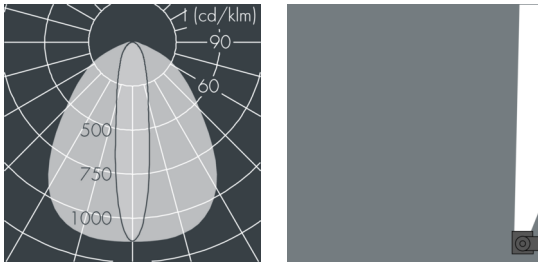

## Ecoline Mini

8 767 346 009

15 × 1,8 W, 1463 lm, 3000 K warm white,  
wall washer 20° / 88°

L1 = 1550 mm, L2 = 1513 mm

Customized solutions and modifications are possible: Special RAL, DB or NCS colours as polyester powder coat, luminaires in 2700 K and other colour temperatures and versions for high ambient temperature.

## Specification text

housing made of extruded aluminum and corrosion-resistant die-cast aluminum AlSi12, polyester powder coated by high-quality and UV-stabilized coating process, Colour: black RAL 7021, all exterior parts are stainless steel, polycarbonate cover, with partial frosting for uniform light diffraction, silicon gasket, wall arms: 2 elongated holes Ø 6.5 mm, spacing L2, tilt range: 220°, cable gland: M16 with 1 m cable Ho5RN-F3G1, connecting terminal: 3 pole, highly efficient optics made of transparent thermoplastic for precise lighting tasks, integral driver (AC/DC), CRI > 80, max 2 SDCM, service life L90/B10 > 50.000 h, Beam angle (FWHM): 20° / 88°, luminous flux: 1463 lm, wattage: 26 W, delivered lumens 56 lm/W, protection type IP65, protection class I, impact resistance IK10, windage area 0,059 m², dimensions (L×H×W): 1550 × 43 × 40 mm, weight 3 kg