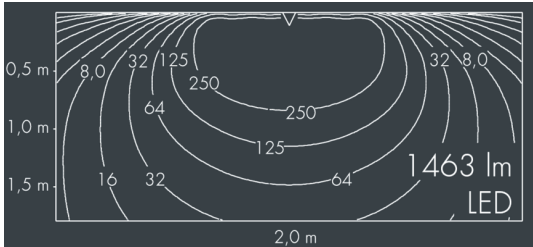

## Ecoline Mini

8 767 346 009

15 × 1,8 W, 1463 lm, 3000 K warm white,  
wall washer 20° / 88°

L1 = 1550 mm, L2 = 1513 mm

Customized solutions and modifications are possible: Special RAL, DB or NCS colours as polyester powder coat, luminaires in 2700 K and other colour temperatures and versions for high ambient temperature.

## Specification text

housing made of extruded aluminum and corrosion-resistant die-cast aluminum AlSi12, polyester powder coated by high-quality and UV-stabilized coating process, Colour: black RAL 7021, all exterior parts are stainless steel, polycarbonate cover, with partial frosting for uniform light diffraction, silicon gasket, wall arms: 2 elongated holes Ø 6.5 mm, spacing L2, tilt range: 220°, cable gland: M16 with 1 m cable Ho5RN-F3G1, connecting terminal: 3 pole, highly efficient optics made of transparent thermoplastic for precise lighting tasks, integral driver (AC/DC), CRI > 80, max 2 SDCM, service life L90/B10 > 50.000 h, Beam angle (FWHM): 20° / 88°, luminous flux: 1463 lm, wattage: 26 W, delivered lumens 56 lm/W, protection type IP65, protection class I, impact resistance IK10, windage area 0,059 m², dimensions (L×H×W): 1550 × 43 × 40 mm, weight 3 kg