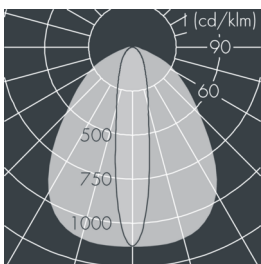

Ecoline Mini

8 767 356 209

15 × 1,8 W, 1463 lm, 3000 K warm white, 1-10V, wall washer 20° / 88°

L1 = 1550 mm, L2 = 1513 mm

Customized solutions and modifications are possible: Special RAL, DB or NCS colours as polyester powder coat, luminaires in 2700 K and other colour temperatures and versions for high ambient temperature.

Specification text

housing made of extruded aluminum and corrosion-resistant die-cast aluminum AlSi12, polyester powder coated by high-quality and UV-stabilized coating process, Colour: silver grey, all exterior parts are stainless steel, polycarbonate cover, with partial frosting for uniform light diffraction, silicon gasket, wall arms: 2 elongated holes Ø 6.5 mm, spacing L2, tilt range: 220°, cable gland:

M16, with 1 m cable gland ÖLFLEX Robust 210 5G1, connecting terminal: 5 pole, highly efficient optics made of transparent thermoplastic for precise lighting tasks, integral driver (dimnable 1-10V), CRI > 80, max 2 SDCM, service life L90/B10 > 50.000 h, Beam angle (FWHM): 20° / 88°, luminous flux: 1463 lm, wattage: 26 W, delivered lumens 56 lm/W, protection type IP65, protection class I, impact resistance IK10, windage area 0,059 m², dimensions (L×H×W): 1550 × 43 × 40 mm, weight 3 kg

Specification

Wattage	26 W	Beam angle (FWHM)	20° / 88°
Delivered lumens	56 lm/W	Housing colour	silver grey
Light source	LED 3000 K	Power supply cable	Ø 5 – 9 mm
Color Rendering Index	CRI > 80	Protection type	IP65
Colour tolerance	max 2 SDCM	Protection class	I
Lifetime ta 25° C	L90/B10 > 50.000 h	Impact resistance	IK10
Control gear	1-10V	Windage area	0,059m ²
Input voltage AC	220 – 240 V	Dimensions	1550 × 43 × 40 mm
Input voltage DC	195 – 240 V	Weight	3,00 kg
Voltage protection	2 kV L/N 4 kV L/PE	Max. ambient temperature ta	50°
Luminaires per B16A / C16A	50 / 85		