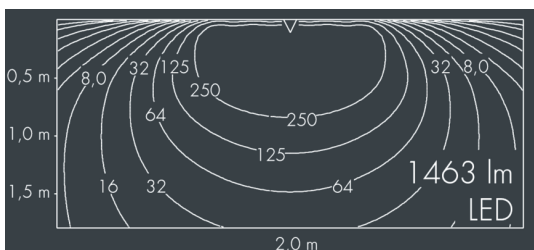

Ecoline Mini

8 767 356 209

15 × 1,8 W, 1463 lm, 3000 K warm white, 1-10V, wall washer 20° / 88°

L1 = 1550 mm, L2 = 1513 mm

Customized solutions and modifications are possible: Special RAL, DB or NCS colours as polyester powder coat, luminaires in 2700 K and other colour temperatures and versions for high ambient temperature.

Specification text

housing made of extruded aluminum and corrosion-resistant die-cast aluminum AlSi12, polyester powder coated by high-quality and UV-stabilized coating process, Colour: silver grey, all exterior parts are stainless steel, polycarbonate cover, with partial frosting for uniform light diffraction, silicon gasket, wall arms: 2 elongated holes Ø 6.5 mm, spacing L2, tilt range: 220°, cable gland:

M16, with 1 m cable gland ÖLFLEX Robust 210 5G1, connecting terminal: 5 pole, highly efficient optics made of transparent thermoplastic for precise lighting tasks, integral driver (dimnable 1-10V), CRI > 80, max 2 SDCM, service life L90/B10 > 50.000 h, Beam angle (FWHM): 20° / 88°, luminous flux: 1463 lm, wattage: 26 W, delivered lumens 56 lm/W, protection type IP65, protection class I, impact resistance IK10, windage area 0,059 m², dimensions (L×H×W): 1550 × 43 × 40 mm, weight 3 kg

Specification

Wattage	26 W	Beam angle (FWHM)	20° / 88°
Delivered lumens	56 lm/W	Housing colour	silver grey
Light source	LED 3000 K	Power supply cable	Ø 5 – 9 mm
Color Rendering Index	CRI > 80	Protection type	IP65
Colour tolerance	max 2 SDCM	Protection class	I
Lifetime ta 25° C	L90/B10 > 50.000 h	Impact resistance	IK10
Control gear	1-10V	Windage area	0,059m ²
Input voltage AC	220 – 240 V	Dimensions	1550 × 43 × 40 mm
Input voltage DC	195 – 240 V	Weight	3,00 kg
Voltage protection	2 kV L/N 4 kV L/PE	Max. ambient temperature ta	50°
Luminaires per B16A / C16A	50 / 85		