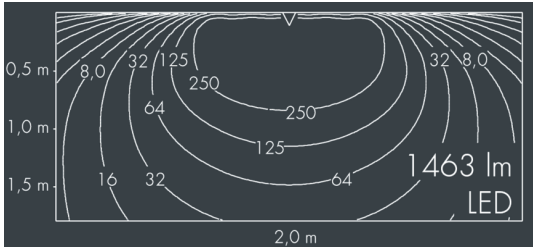

## Ecoline Mini

8 767 366 209

15 × 1,8 W, 1463 lm, 3000 K warm white, 1-10V, wall washer 20° / 88°

L1 = 1550 mm, L2 = 1513 mm

Customized solutions and modifications are possible: Special RAL, DB or NCS colours as polyester powder coat, luminaires in 2700 K and other colour temperatures and versions for high ambient temperature.

## Specification text

housing made of extruded aluminum and corrosion-resistant die-cast aluminum AlSi12, polyester powder coated by high-quality and UV-stabilized coating process, Colour: white RAL 9002, all exterior parts are stainless steel, polycarbonate cover, with partial frosting for uniform light diffraction, silicon gasket, wall arms: 2 elongated holes  $\varnothing$  6.5 mm, spacing L2, tilt range: 220°, cable gland:

M16, with 1 m cable gland ÖLFLEX Robust 210 5G1, connecting terminal: 5 pole, highly efficient optics made of transparent thermoplastic for precise lighting tasks, integral driver (dimnable 1-10V), CRI > 80, max 2 SDCM, service life L90/B10 > 50.000 h, Beam angle (FWHM): 20° / 88°, luminous flux: 1463 lm, wattage: 26 W, delivered lumens 56 lm/W, protection type IP65, protection class I, impact resistance IK10, windage area 0,059 m<sup>2</sup>, dimensions (L×H×W): 1550 × 43 × 40 mm, weight 3 kg

## Specification

Wattage	26 W	Beam angle (FWHM)	20° / 88°
Delivered lumens	56 lm/W	Housing colour	white RAL 9002
Light source	LED 3000 K	Power supply cable	$\varnothing$ 5 – 9 mm
Color Rendering Index	CRI > 80	Protection type	IP65
Colour tolerance	max 2 SDCM	Protection class	I
Lifetime ta 25° C	L90/B10 > 50.000 h	Impact resistance	IK10
Control gear	1-10V	Windage area	0,059m <sup>2</sup>
Input voltage AC	220 – 240 V	Dimensions	1550 × 43 × 40 mm
Input voltage DC	195 – 240 V	Weight	3,00 kg
Voltage protection	2 kV L/N   4 kV L/PE	Max. ambient temperature ta	50°
Luminaires per B16A / C16A	50 / 85		