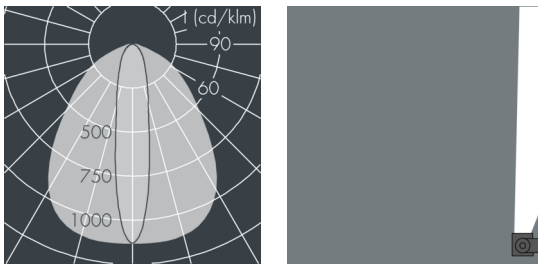

## Ecoline Mini

8 767 366 209

15 × 1,8 W, 1463 lm, 3000 K warm white, 1-10V, wall washer 20° / 88°

L1 = 1550 mm, L2 = 1513 mm

Customized solutions and modifications are possible: Special RAL, DB or NCS colours as polyester powder coat, luminaires in 2700 K and other colour temperatures and versions for high ambient temperature.

## Specification text

housing made of extruded aluminum and corrosion-resistant die-cast aluminum AlSi12, polyester powder coated by high-quality and UV-stabilized coating process, Colour: white RAL 9002, all exterior parts are stainless steel, polycarbonate cover, with partial frosting for uniform light diffraction, silicon gasket, wall arms: 2 elongated holes  $\varnothing$  6.5 mm, spacing L2, tilt range: 220°, cable gland:

M16, with 1 m cable gland ÖLFLEX Robust 210 5G1, connecting terminal: 5 pole, highly efficient optics made of transparent thermoplastic for precise lighting tasks, integral driver (dimnable 1-10V), CRI > 80, max 2 SDCM, service life L90/B10 > 50.000 h, Beam angle (FWHM): 20° / 88°, luminous flux: 1463 lm, wattage: 26 W, delivered lumens 56 lm/W, protection type IP65, protection class I, impact resistance IK10, windage area 0,059 m<sup>2</sup>, dimensions (L×H×W): 1550 × 43 × 40 mm, weight 3 kg

## Specification

Wattage	26 W	Beam angle (FWHM)	20° / 88°
Delivered lumens	56 lm/W	Housing colour	white RAL 9002
Light source	LED 3000 K	Power supply cable	$\varnothing$ 5 – 9 mm
Color Rendering Index	CRI > 80	Protection type	IP65
Colour tolerance	max 2 SDCM	Protection class	I
Lifetime ta 25° C	L90/B10 > 50.000 h	Impact resistance	IK10
Control gear	1-10V	Windage area	0,059m <sup>2</sup>
Input voltage AC	220 – 240 V	Dimensions	1550 × 43 × 40 mm
Input voltage DC	195 – 240 V	Weight	3,00 kg
Voltage protection	2 kV L/N   4 kV L/PE	Max. ambient temperature ta	50°
Luminaires per B16A / C16A	50 / 85		