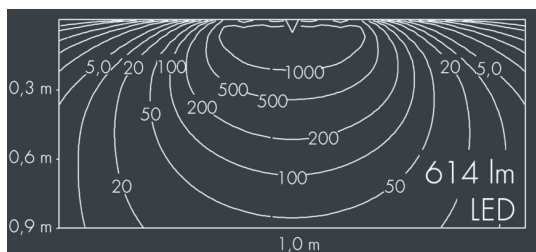

## Ecoline Mini modular system luminaire, left

8 768 055 009

6 × 1,8 W, 614 lm, 4000 K neutral white, wall washer 20° / 88°

L1 = 641 mm

Customized solutions and modifications are possible: Special RAL, DB or NCS colours as polyester powder coat, luminaires in 2700 K and other colour temperatures and versions for high ambient temperature.

## Specification text

housing made of extruded aluminum and corrosion-resistant die-cast aluminum AlSi12, polyester powder coated by high-quality and UV-stabilized coating process, Colour: silver grey, all exterior parts are stainless steel, polycarbonate cover, with partial frosting for uniform light diffraction, silicon gasket, with connection coupling and 3-pin connector on the right, tilt range: 220°, cable gland: M16 with 1 m cable Ho5RN-F3G1, connecting terminal: 3 pole, highly efficient optics made of transparent thermoplastic for precise lighting tasks, integral driver (AC/DC), CRI > 80, max 2 SDCM, service life L90/B10 > 50.000 h, Beam angle (FWHM): 20° / 88°, luminous flux: 614 lm, wattage: 11 W, delivered lumens 56 lm/W, protection type IP65, protection class I, impact resistance IK10, windage area 0,025 m<sup>2</sup>, dimensions (L×H×W): 641 × 43 × 40 mm, weight 1.5 kg

## Specification

Wattage	11 W	Beam angle (FWHM)	20° / 88°
Delivered lumens	56 lm/W	Housing colour	silver grey
Light source	LED 4000 K	Power supply cable	Ø 5 – 9 mm
Color Rendering Index	CRI > 80	Protection type	IP65
Colour tolerance	max 2 SDCM	Protection class	I
Lifetime ta 25° C	L90/B10 > 50.000 h	Impact resistance	IK10
Control gear	on / off	Windage area	0,025m <sup>2</sup>
Input voltage AC	220 – 240 V	Dimensions	641 × 43 × 40 mm
Input voltage DC	195 – 240 V	Weight	1,50 kg
Voltage protection	2 kV L/N   4 kV L/PE	Max. ambient temperature ta	50°
Luminaires per B16A / C16A	50 / 85		