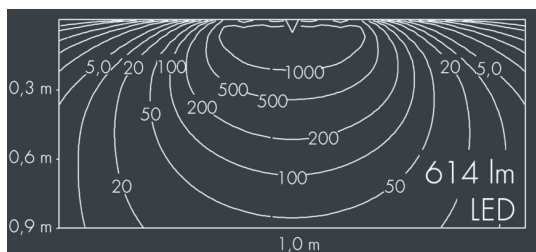

Ecoline Mini modular system luminaire, left

8 768 055 109

6 × 1,8 W, 614 lm, 4000 K neutral white, DALI, wall washer 20° / 88°

L₁ = 641 mm

Customized solutions and modifications are possible: Special RAL, DB or NCS colours as polyester powder coat, luminaires in 2700 K and other colour temperatures and versions for high ambient temperature.

Specification text

housing made of extruded aluminum and corrosion-resistant die-cast aluminum AlSi12, polyester powder coated by high-quality and UV-stabilized coating process, Colour: silver grey, all exterior parts are stainless steel, polycarbonate cover, with partial frosting for uniform light diffraction, silicon gasket, with connection coupling and 5-pin connector on right, tilt range: 220°, cable gland:

M16, with 1 m cable gland ÖLFLEX Robust 210 5G1, connecting terminal: 5 pole, highly efficient optics made of transparent thermoplastic for precise lighting tasks, integral, dimmable driver (DALI), CRI > 80, max 2 SDCM, service life L₉₀/B₁₀ > 50.000 h, Beam angle (FWHM): 20° / 88°, luminous flux: 614 lm, wattage: 11 W, delivered lumens 56 lm/W, protection type IP65, protection class I, impact resistance IK10, windage area 0,025 m², dimensions (L×H×W): 641 × 43 × 40 mm, weight 1.5 kg

Specification

Wattage	11 W	Beam angle (FWHM)	20° / 88°
Delivered lumens	56 lm/W	Housing colour	silver grey
Light source	LED 4000 K	Power supply cable	Ø 5 – 9 mm
Color Rendering Index	CRI > 80	Protection type	IP65
Colour tolerance	max 2 SDCM	Protection class	I
Lifetime ta 25° C	L ₉₀ /B ₁₀ > 50.000 h	Impact resistance	IK10
Control gear	DALI	Windage area	0,025m ²
Input voltage AC	220 – 240 V	Dimensions	641 × 43 × 40 mm
Input voltage DC	195 – 240 V	Weight	1,50 kg
Voltage protection	2 kV L/N 4 kV L/PE	Max. ambient temperature ta	50°
Luminaires per B16A / C16A	50 / 85		