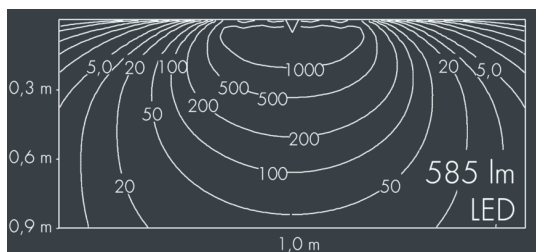

Ecoline Mini modular system luminaire, left

8 768 056 209

6 × 1,8 W, 585 lm, 3000 K warm white, 1-10V, wall washer 20° / 88°

L1 = 641 mm

Customized solutions and modifications are possible: Special RAL, DB or NCS colours as polyester powder coat, luminaires in 2700 K and other colour temperatures and versions for high ambient temperature.

Specification text

housing made of extruded aluminum and corrosion-resistant die-cast aluminum AlSi12, polyester powder coated by high-quality and UV-stabilized coating process, Colour: silver grey, all exterior parts are stainless steel, polycarbonate cover, with partial frosting for uniform light diffraction, silicon gasket, with connection coupling and 5-pin connector on right, tilt range: 220°, cable gland:

M16, with 1 m cable gland ÖLFLEX Robust 210 5G1, connecting terminal: 5 pole, highly efficient optics made of transparent thermoplastic for precise lighting tasks, integral driver (dimnable 1-10V), CRI > 80, max 2 SDCM, service life L90/B10 > 50.000 h, Beam angle (FWHM): 20° / 88°, luminous flux: 585 lm, wattage: 11 W, delivered lumens 53 lm/W, protection type IP65, protection class I, impact resistance IK10, windage area 0,025 m², dimensions (L×H×W): 641 × 43 × 40 mm, weight 1.5 kg

Specification

Wattage	11 W	Beam angle (FWHM)	20° / 88°
Delivered lumens	53 lm/W	Housing colour	silver grey
Light source	LED 3000 K	Power supply cable	Ø 5 – 9 mm
Color Rendering Index	CRI > 80	Protection type	IP65
Colour tolerance	max 2 SDCM	Protection class	I
Lifetime ta 25° C	L90/B10 > 50.000 h	Impact resistance	IK10
Control gear	1-10V	Windage area	0,025m ²
Input voltage AC	220 – 240 V	Dimensions	641 × 43 × 40 mm
Input voltage DC	195 – 240 V	Weight	1,50 kg
Voltage protection	2 kV L/N 4 kV L/PE	Max. ambient temperature ta	50°
Luminaires per B16A / C16A	50 / 85		