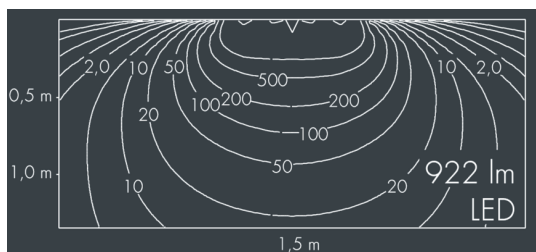

Ecoline Mini modular system luminaire, left

8 768 145 209

9 × 1,8 W, 922 lm, 4000 K neutral white, 1-10V, wall washer 20° / 88°

L1 = 935 mm

Customized solutions and modifications are possible: Special RAL, DB or NCS colours as polyester powder coat, luminaires in 2700 K and other colour temperatures and versions for high ambient temperature.

Specification text

housing made of extruded aluminum and corrosion-resistant die-cast aluminum AlSi12, polyester powder coated by high-quality and UV-stabilized coating process, Colour: black RAL 7021, all exterior parts are stainless steel, polycarbonate cover, with partial frosting for uniform light diffraction, silicon gasket, with connection coupling and 5-pin connector on right, tilt range: 220°, cable gland:

M16, with 1 m cable gland ÖLFLEX Robust 210 5G1, connecting terminal: 5 pole, highly efficient optics made of transparent thermoplastic for precise lighting tasks, integral driver (dimable 1-10V), CRI > 80, max 2 SDCM, service life L90/B10 > 50.000 h, Beam angle (FWHM): 20° / 88°, luminous flux: 922 lm, wattage: 16 W, delivered lumens 58 lm/W, protection type IP65, protection class I, impact resistance IK10, windage area 0,037 m², dimensions (L×H×W): 935 × 43 × 40 mm, weight 2.1 kg

Specification

Wattage	16 W	Beam angle (FWHM)	20° / 88°
Delivered lumens	58 lm/W	Housing colour	black RAL 7021
Light source	LED 4000 K	Power supply cable	Ø 5 – 9 mm
Color Rendering Index	CRI > 80	Protection type	IP65
Colour tolerance	max 2 SDCM	Protection class	I
Lifetime ta 25° C	L90/B10 > 50.000 h	Impact resistance	IK10
Control gear	1-10V	Windage area	0,037m ²
Input voltage AC	220 – 240 V	Dimensions	935 × 43 × 40 mm
Input voltage DC	195 – 240 V	Weight	2,10 kg
Voltage protection	2 kV L/N 4 kV L/PE	Max. ambient temperature ta	50°
Luminaires per B16A / C16A	50 / 85		