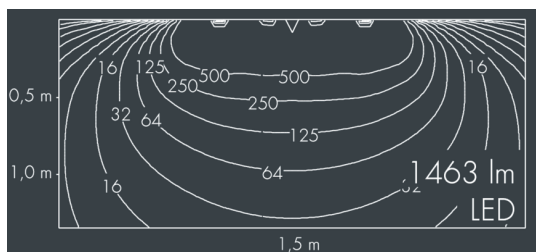

Ecoline Mini modular system luminaire, left

8 768 346 109

15 × 1,8 W, 1463 lm, 3000 K warm white, DALI, wall washer 20° / 88°

L1 = 1523 mm

Customized solutions and modifications are possible: Special RAL, DB or NCS colours as polyester powder coat, luminaires in 2700 K and other colour temperatures and versions for high ambient temperature.

Specification text

housing made of extruded aluminum and corrosion-resistant die-cast aluminum AlSi12, polyester powder coated by high-quality and UV-stabilized coating process, Colour: black RAL 7021, all exterior parts are stainless steel, polycarbonate cover, with partial frosting for uniform light diffraction, silicon gasket, with connection coupling and 5-pin connector on right, tilt range: 220°, cable gland:

M16, with 1 m cable gland ÖLFLEX Robust 210 5G1, connecting terminal: 5 pole, highly efficient optics made of transparent thermoplastic for precise lighting tasks, integral, dimmable driver (DALI), CRI > 80, max 2 SDCM, service life L90/B10 > 50.000 h, Beam angle (FWHM): 20° / 88°, luminous flux: 1463 lm, wattage: 26 W, delivered lumens 56 lm/W, protection type IP65, protection class I, impact resistance IK10, windage area 0,059 m², dimensions (L×H×W): 1523 × 43 × 40 mm, weight 3 kg

Specification

Wattage	26 W	Beam angle (FWHM)	20° / 88°
Delivered lumens	56 lm/W	Housing colour	black RAL 7021
Light source	LED 3000 K	Power supply cable	Ø 5 – 9 mm
Color Rendering Index	CRI > 80	Protection type	IP65
Colour tolerance	max 2 SDCM	Protection class	I
Lifetime ta 25° C	L90/B10 > 50.000 h	Impact resistance	IK10
Control gear	DALI	Windage area	0,059m ²
Input voltage AC	220 – 240 V	Dimensions	1523 × 43 × 40 mm
Input voltage DC	195 – 240 V	Weight	3,00 kg
Voltage protection	2 kV L/N 4 kV L/PE	Max. ambient temperature ta	50°
Luminaires per B16A / C16A	50 / 85		