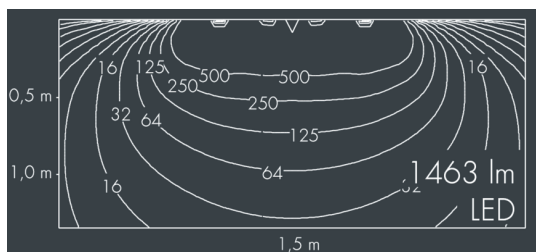

Ecoline Mini modular system luminaire, left

8 768 356 109

15 × 1,8 W, 1463 lm, 3000 K warm white, DALI, wall washer 20° / 88°

L1 = 1523 mm

Customized solutions and modifications are possible: Special RAL, DB or NCS colours as polyester powder coat, luminaires in 2700 K and other colour temperatures and versions for high ambient temperature.

Specification text

housing made of extruded aluminum and corrosion-resistant die-cast aluminum AlSi12, polyester powder coated by high-quality and UV-stabilized coating process, Colour: silver grey, all exterior parts are stainless steel, polycarbonate cover, with partial frosting for uniform light diffraction, silicon gasket, with connection coupling and 5-pin connector on right, tilt range: 220°, cable gland:

M16, with 1 m cable gland ÖLFLEX Robust 210 5G1, connecting terminal: 5 pole, highly efficient optics made of transparent thermoplastic for precise lighting tasks, integral, dimmable driver (DALI), CRI > 80, max 2 SDCM, service life L90/B10 > 50.000 h, Beam angle (FWHM): 20° / 88°, luminous flux: 1463 lm, wattage: 26 W, delivered lumens 56 lm/W, protection type IP65, protection class I, impact resistance IK10, windage area 0,059 m², dimensions (L×H×W): 1523 × 43 × 40 mm, weight 3 kg

Specification

Wattage	26 W	Beam angle (FWHM)	20° / 88°
Delivered lumens	56 lm/W	Housing colour	silver grey
Light source	LED 3000 K	Power supply cable	Ø 5 – 9 mm
Color Rendering Index	CRI > 80	Protection type	IP65
Colour tolerance	max 2 SDCM	Protection class	I
Lifetime ta 25° C	L90/B10 > 50.000 h	Impact resistance	IK10
Control gear	DALI	Windage area	0,059m ²
Input voltage AC	220 – 240 V	Dimensions	1523 × 43 × 40 mm
Input voltage DC	195 – 240 V	Weight	3,00 kg
Voltage protection	2 kV L/N 4 kV L/PE	Max. ambient temperature ta	50°
Luminaires per B16A / C16A	50 / 85		