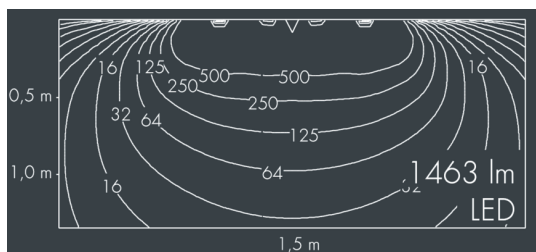

## Ecoline Mini modular system luminaire, middle

8 769 346 209

15 × 1,8 W, 1463 lm, 3000 K warm white, 1-10V, wall washer 20° / 88°

L1 = 1507 mm

Customized solutions and modifications are possible: Special RAL, DB or NCS colours as polyester powder coat, luminaires in 2700 K and other colour temperatures and versions for high ambient temperature.

## Specification text

housing made of extruded aluminum and corrosion-resistant die-cast aluminum AlSi12, polyester powder coated by high-quality and UV-stabilized coating process, Colour: black RAL 7021, all exterior parts are stainless steel, polycarbonate cover, with partial frosting for uniform light diffraction, silicon gasket, with connection coupling and 5-pin connector on left and right, tilt range: 220°, connecting terminal: 5 pole, highly efficient optics made of transparent thermoplastic for precise lighting tasks, integral driver (dimmable 1-10V), CRI > 80, max 2 SDCM, service life L90/B10 > 50.000 h, Beam angle (FWHM): 20° / 88°, luminous flux: 1463 lm, wattage: 26 W, delivered lumens 56 lm/W, protection type IP65, protection class I, impact resistance IK10, windage area 0,059 m<sup>2</sup>, dimensions (L×H×W): 1507 × 43 × 40 mm, weight 3 kg

## Specification

Wattage	26 W	Beam angle (FWHM)	20° / 88°
Delivered lumens	56 lm/W	Housing colour	black RAL 7021
Light source	LED 3000 K	Power supply cable	Ø 5 – 9 mm
Color Rendering Index	CRI > 80	Protection type	IP65
Colour tolerance	max 2 SDCM	Protection class	I
Lifetime ta 25° C	L90/B10 > 50.000 h	Impact resistance	IK10
Control gear	1-10V	Windage area	0,059m <sup>2</sup>
Input voltage AC	220 – 240 V	Dimensions	1507 × 43 × 40 mm
Input voltage DC	195 – 240 V	Weight	3,00 kg
Voltage protection	2 kV L/N   4 kV L/PE	Max. ambient temperature ta	50°
Luminaires per B16A / C16A	50 / 85		