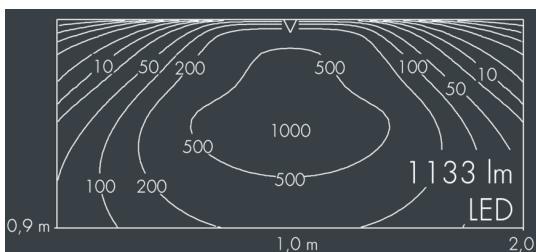

Ecoline

8 792 055 109

6 × 2,5 W, 1133 lm, 4000 K neutral white, DALI, wall washer 12° / 108°

L₁ = 662 mm, L₂ = 615 mm

Customized solutions and modifications are possible: Special RAL, DB or NCS colours as polyester powder coat, luminaires in 2700 K and other colour temperatures and versions for high ambient temperature.

Specification text

housing made of extruded aluminum and corrosion-resistant die-cast aluminum AlSi12, polyester powder coated by high-quality and UV-stabilized coating process, Colour: silver grey, all exterior parts are stainless steel, UV stabilised, impact-resistant polycarbonate cover with partial frosting for uniform light diffraction, silicon gasket, closure with 2 stainless steel screws, mounting flanges: 2 drilled holes Ø 6.5 mm, spacing L₂, tilt range: 220°, cable gland: M20, connecting terminal: 5 pole, highly efficient optics made of transparent thermoplastic for precise lighting tasks, integral driver (DALI), CRI > 80, max 2 SDCM, service life L₉₀/B₁₀ > 50.000 h, Beam angle (FWHM): 12° / 108°, luminous flux: 1133 lm, wattage: 15 W, delivered lumens 76 lm/W, protection type IP67, protection class I, impact resistance IK10, windage area 0,1 m², dimensions (L×H×W): 662 × 58 × 54 mm, weight 2.3 kg

Specification

Wattage	15 W	Beam angle (FWHM)	12° / 108°
Delivered lumens	76 lm/W	Housing colour	silver grey
Light source	LED 4000 K	Power supply cable	Ø 6 – 10 mm
Color Rendering Index	CRI > 80	Protection type	IP67
Colour tolerance	max 2 SDCM	Protection class	I
Lifetime ta 25° C	L ₉₀ /B ₁₀ > 50.000 h	Impact resistance	IK10
Control gear	DALI	Windage area	0,1m ²
Input voltage AC	220 – 240 V	Dimensions	662 × 58 × 54 mm
Input voltage DC	195 – 240 V	Weight	2,30 kg
Voltage protection	2 kV L/N 2 kV L/PE	Max. ambient temperature ta	40°
Luminaires per B16A / C16A	50 / 85		