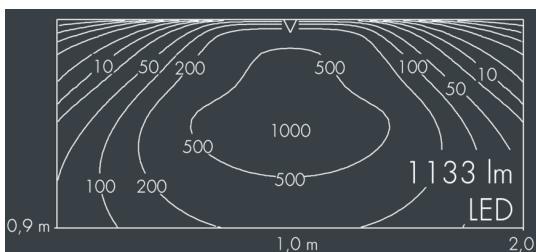

Ecoline

8 792 065 009

6 × 2,5 W, 1133 lm, 4000 K neutral white,
wall washer 12° / 108°

L₁ = 662 mm, L₂ = 615 mm

Customized solutions and modifications are possible: Special RAL, DB or NCS colours as polyester powder coat, luminaires in 2700 K and other colour temperatures and versions for high ambient temperature.

Specification text

housing made of extruded aluminum and corrosion-resistant die-cast aluminum AlSi12, polyester powder coated by high-quality and UV-stabilized coating process, Colour: white RAL 9002, all exterior parts are stainless steel, UV stabilised, impact-resistant polycarbonate cover with partial frosting for uniform light diffraction, silicon gasket, closure with 2 stainless steel screws, mounting flanges: 2 drilled holes Ø 6.5 mm, spacing L₂, tilt range: 220°, cable gland: M20, connecting terminal: 3 pole, highly efficient optics made of transparent thermoplastic for precise lighting tasks, integral driver (AC/DC), CRI > 80, max 2 SDCM, service life L₉₀/B₁₀ > 50.000 h, Beam angle (FWHM): 12° / 108°, luminous flux: 1133 lm, wattage: 15 W, delivered lumens 76 lm/W, protection type IP67, protection class I, impact resistance IK10, windage area 0,1 m², dimensions (L×H×W): 662 × 58 × 54 mm, weight 2.3 kg

Specification

Wattage	15 W	Beam angle (FWHM)	12° / 108°
Delivered lumens	76 lm/W	Housing colour	white RAL 9002
Light source	LED 4000 K	Power supply cable	Ø 6 – 10 mm
Color Rendering Index	CRI > 80	Protection type	IP67
Colour tolerance	max 2 SDCM	Protection class	I
Lifetime ta 25° C	L ₉₀ /B ₁₀ > 50.000 h	Impact resistance	IK10
Control gear	on / off	Windage area	0,1m ²
Input voltage AC	110 – 240 V	Dimensions	662 × 58 × 54 mm
Input voltage DC	195 – 255 V	Weight	2,30 kg
Voltage protection	2 kV L/N 4 kV L/PE	Max. ambient temperature ta	40°
Luminaires per B16A / C16A	50 / 85		