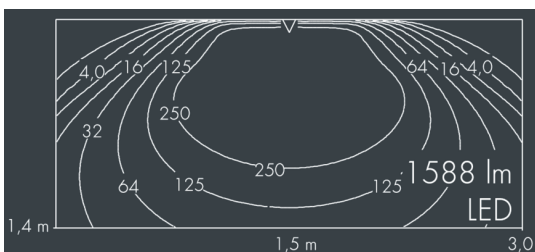

## Ecoline

8 792 146 109

9 × 2,5 W, 1588 lm, 3000 K warm white, DALI, wall washer 12° / 108°

L1 = 962 mm, L2 = 915 mm

Customized solutions and modifications are possible: Special RAL, DB or NCS colours as polyester powder coat, luminaires in 2700 K and other colour temperatures and versions for high ambient temperature.

## Specification text

housing made of extruded aluminum and corrosion-resistant die-cast aluminum AlSi12, polyester powder coated by high-quality and UV-stabilized coating process, Colour: black RAL 7021, all exterior parts are stainless steel, UV stabilised, impact-resistant polycarbonate cover with partial frosting for uniform light diffraction, silicon gasket, closure with 2 stainless steel screws, mounting flanges: 2 drilled holes Ø 6.5 mm, spacing L2, tilt range: 220°, cable gland: M20, connecting terminal: 5 pole, highly efficient optics made of transparent thermoplastic for precise lighting tasks, integral driver (DALI), CRI > 80, max 2 SDCM, service life L90/B10 > 50.000 h, Beam angle (FWHM): 12° / 108°, luminous flux: 1588 lm, wattage: 23 W, delivered lumens 71 lm/W, protection type IP67, protection class I, impact resistance IK10, windage area 0,1 m<sup>2</sup>, dimensions (L×H×W): 962 × 58 × 54 mm, weight 3.1 kg

## Specification

Wattage	23 W	Beam angle (FWHM)	12° / 108°
Delivered lumens	71 lm/W	Housing colour	black RAL 7021
Light source	LED 3000 K	Power supply cable	Ø 6 – 10 mm
Color Rendering Index	CRI > 80	Protection type	IP67
Colour tolerance	max 2 SDCM	Protection class	I
Lifetime ta 25° C	L90/B10 > 50.000 h	Impact resistance	IK10
Control gear	DALI	Windage area	0,1m <sup>2</sup>
Input voltage AC	220 – 240 V	Dimensions	962 × 58 × 54 mm
Input voltage DC	195 – 255 V	Weight	3,10 kg
Voltage protection	1 kV L/N   2 kV L/PE	Max. ambient temperature ta	40°
Luminaires per B16A / C16A	28 / 46		