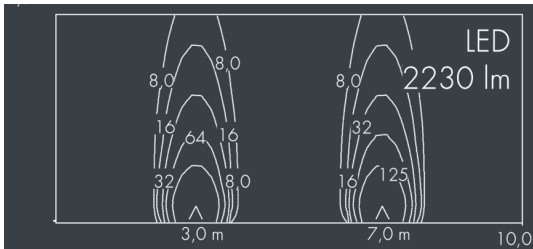

Ecoline

8 792 155 019

17 × 2,1 W, 2230 lm, 4000 K neutral white,
narrow beam 6°

L1 = 962 mm, L2 = 915 mm

Customized solutions and modifications are possible: Special RAL, DB or NCS colours as polyester powder coat, luminaires in 2700 K and other colour temperatures and versions for high ambient temperature.

Specification text

housing made of extruded aluminum and corrosion-resistant die-cast aluminum AlSi12, polyester powder coated by high-quality and UV-stabilized coating process, Colour: silver grey, all exterior parts are stainless steel, UV stabilised, impact-resistant polycarbonate cover with partial frosting for uniform light diffraction, silicon gasket, closure with 2 stainless steel screws, mounting flanges: 2 drilled holes Ø 6.5 mm, spacing L2, tilt range: 220°, cable gland: M20, connecting terminal: 3 pole, highly efficient optics made of transparent thermoplastic for precise lighting tasks, integral driver (AC/DC), CRI > 80, max 2 SDCM, service life L90/B10 > 50.000 h, Beam angle (FWHM): 6°, luminous flux: 2230 lm, wattage: 36 W, delivered lumens 62 lm/W, protection type IP65, protection class I, impact resistance IK10, windage area 0,1 m², dimensions (L×H×W): 962 × 57 × 54 mm, weight 2.4 kg

Specification

Wattage	36 W	Beam angle (FWHM)	6°
Delivered lumens	62 lm/W	Housing colour	silver grey
Light source	LED 4000 K	Power supply cable	Ø 6 – 10 mm
Color Rendering Index	CRI > 80	Protection type	IP65
Colour tolerance	max 2 SDCM	Protection class	I
Lifetime ta 25° C	L90/B10 > 50.000 h	Impact resistance	IK10
Control gear	on / off	Windage area	0,1m ²
Input voltage AC	220 – 240 V	Dimensions	962 × 57 × 54 mm
Input voltage DC	220 – 240 V	Weight	2,40 kg
Voltage protection	4 kV L/N 2 kV L/PE	Max. ambient temperature ta	40°
Luminaires per B16A / C16A	27 / 46		