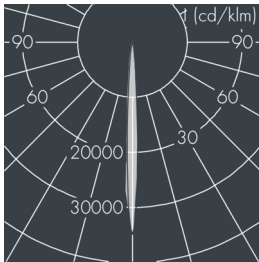

Ecoline

8 792 155 019

17 × 2,1 W, 2230 lm, 4000 K neutral white,
narrow beam 6°

L1 = 962 mm, L2 = 915 mm

Customized solutions and modifications are possible: Special RAL, DB or NCS colours as polyester powder coat, luminaires in 2700 K and other colour temperatures and versions for high ambient temperature.

Specification text

housing made of extruded aluminum and corrosion-resistant die-cast aluminum AlSi12, polyester powder coated by high-quality and UV-stabilized coating process, Colour: silver grey, all exterior parts are stainless steel, UV stabilised, impact-resistant polycarbonate cover with partial frosting for uniform light diffraction, silicon gasket, closure with 2 stainless steel screws, mounting flanges: 2 drilled holes Ø 6.5 mm, spacing L2, tilt range: 220°, cable gland: M20, connecting terminal: 3 pole, highly efficient optics made of transparent thermoplastic for precise lighting tasks, integral driver (AC/DC), CRI > 80, max 2 SDCM, service life L90/B10 > 50.000 h, Beam angle (FWHM): 6°, luminous flux: 2230 lm, wattage: 36 W, delivered lumens 62 lm/W, protection type IP65, protection class I, impact resistance IK10, windage area 0,1 m², dimensions (L×H×W): 962 × 57 × 54 mm, weight 2.4 kg

Specification

Wattage	36 W	Beam angle (FWHM)	6°
Delivered lumens	62 lm/W	Housing colour	silver grey
Light source	LED 4000 K	Power supply cable	Ø 6 – 10 mm
Color Rendering Index	CRI > 80	Protection type	IP65
Colour tolerance	max 2 SDCM	Protection class	I
Lifetime ta 25° C	L90/B10 > 50.000 h	Impact resistance	IK10
Control gear	on / off	Windage area	0,1m ²
Input voltage AC	220 – 240 V	Dimensions	962 × 57 × 54 mm
Input voltage DC	220 – 240 V	Weight	2,40 kg
Voltage protection	4 kV L/N 2 kV L/PE	Max. ambient temperature ta	40°
Luminaires per B16A / C16A	27 / 46		