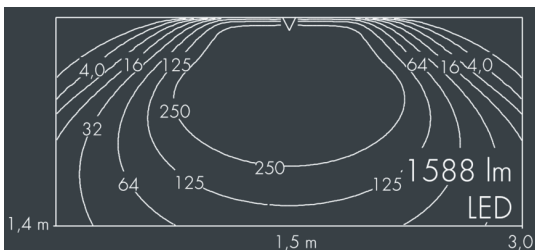

Ecoline

8 792 166 009

9 × 2,5 W, 1588 lm, 3000 K warm white,
wall washer 12° / 108°

L1 = 962 mm, L2 = 915 mm

Customized solutions and modifications are possible: Special RAL, DB or NCS colours as polyester powder coat, luminaires in 2700 K and other colour temperatures and versions for high ambient temperature.

Specification text

housing made of extruded aluminum and corrosion-resistant die-cast aluminum AlSi12, polyester powder coated by high-quality and UV-stabilized coating process, Colour: white RAL 9002, all exterior parts are stainless steel, UV stabilised, impact-resistant polycarbonate cover with partial frosting for uniform light diffraction, silicon gasket, closure with 2 stainless steel screws, mounting flanges: 2 drilled holes Ø 6.5 mm, spacing L2, tilt range: 220°, cable gland: M20, connecting terminal: 3 pole, highly efficient optics made of transparent thermoplastic for precise lighting tasks, integral driver (AC/DC), CRI > 80, max 2 SDCM, service life L90/B10 > 50.000 h, Beam angle (FWHM): 12° / 108°, luminous flux: 1588 lm, wattage: 23 W, delivered lumens 71 lm/W, protection type IP67, protection class I, impact resistance IK10, windage area 0,1 m², dimensions (L×H×W): 962 × 58 × 54 mm, weight 2.4 kg

Specification

Wattage	23 W	Beam angle (FWHM)	12° / 108°
Delivered lumens	71 lm/W	Housing colour	white RAL 9002
Light source	LED 3000 K	Power supply cable	Ø 6 – 10 mm
Color Rendering Index	CRI > 80	Protection type	IP67
Colour tolerance	max 2 SDCM	Protection class	I
Lifetime ta 25° C	L90/B10 > 50.000 h	Impact resistance	IK10
Control gear	on / off	Windage area	0,1m ²
Input voltage AC	110 – 240 V	Dimensions	962 × 58 × 54 mm
Input voltage DC	195 – 255 V	Weight	2,40 kg
Voltage protection	2 kV L/N 4 kV L/PE	Max. ambient temperature ta	40°
Luminaires per B16A / C16A	50 / 85		