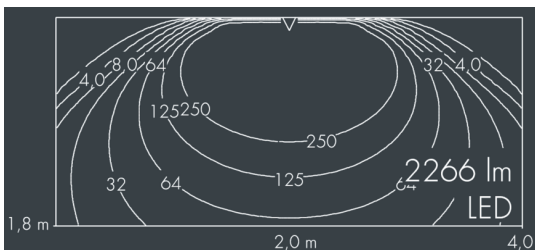

Ecoline

8 792 265 009

12 × 2,5 W, 2266 lm, 4000 K neutral white,
wall washer 12° / 108°

L1 = 1262 mm, L2 = 1215 mm

Customized solutions and modifications are possible: Special RAL, DB or NCS colours as polyester powder coat, luminaires in 2700 K and other colour temperatures and versions for high ambient temperature.

Specification text

housing made of extruded aluminum and corrosion-resistant die-cast aluminum AlSi12, polyester powder coated by high-quality and UV-stabilized coating process, Colour: white RAL 9002, all exterior parts are stainless steel, UV stabilised, impact-resistant polycarbonate cover with partial frosting for uniform light diffraction, silicon gasket, closure with 2 stainless steel screws, mounting flanges: 2 drilled holes Ø 6.5 mm, spacing L2, tilt range: 220°, cable gland: M20, connecting terminal: 3 pole, highly efficient optics made of transparent thermoplastic for precise lighting tasks, integral driver (AC/DC), CRI > 80, max 2 SDCM, service life L90/B10 > 50.000 h, Beam angle (FWHM): 12° / 108°, luminous flux: 2266 lm, wattage: 30 W, delivered lumens 76 lm/W, protection type IP67, protection class I, impact resistance IK10, windage area 0,1 m², dimensions (L×H×W): 1262 × 58 × 54 mm, weight 3.6 kg

Specification

Wattage	30 W	Beam angle (FWHM)	12° / 108°
Delivered lumens	76 lm/W	Housing colour	white RAL 9002
Light source	LED 4000 K	Power supply cable	Ø 6 – 10 mm
Color Rendering Index	CRI > 80	Protection type	IP67
Colour tolerance	max 2 SDCM	Protection class	I
Lifetime ta 25° C	L90/B10 > 50.000 h	Impact resistance	IK10
Control gear	on / off	Windage area	0,1m ²
Input voltage AC	110 – 240 V	Dimensions	1262 × 58 × 54 mm
Input voltage DC	195 – 255 V	Weight	3,60 kg
Voltage protection	2 kV L/N 4 kV L/PE	Max. ambient temperature ta	40°
Luminaires per B16A / C16A	50 / 85		