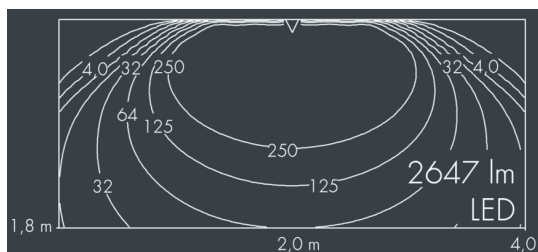

Ecoline

8 792 356 109

15 × 2,5 W, 2647 lm, 3000 K warm white, DALI, wall washer 12° / 108°

L1 = 1562 mm, L2 = 1515 mm

Customized solutions and modifications are possible: Special RAL, DB or NCS colours as polyester powder coat, luminaires in 2700 K and other colour temperatures and versions for high ambient temperature.

Specification text

housing made of extruded aluminum and corrosion-resistant die-cast aluminum AlSi12, polyester powder coated by high-quality and UV-stabilized coating process, Colour: silver grey, all exterior parts are stainless steel, UV stabilised, impact-resistant polycarbonate cover with partial frosting for uniform light diffraction, silicon gasket, closure with 2 stainless steel screws, mounting flanges: 2 drilled holes Ø 6.5 mm, spacing L2, tilt range: 220°, cable gland: M20, connecting terminal: 5 pole, highly efficient optics made of transparent thermoplastic for precise lighting tasks, CRI > 80, max 2 SDCM, service life L90/B10 > 50.000 h, Beam angle (FWHM): 12° / 108°, luminous flux: 2647 lm, wattage: 38 W, delivered lumens 71 lm/W, protection type IP67, protection class I, impact resistance IK10, windage area 0,1 m², dimensions (L×H×W): 1562 × 58 × 54 mm, weight 4.2 kg

Specification

Wattage	38 W	Beam angle (FWHM)	12° / 108°
Delivered lumens	71 lm/W	Housing colour	silver grey
Light source	LED 3000 K	Power supply cable	Ø 6 – 10 mm
Color Rendering Index	CRI > 80	Protection type	IP67
Colour tolerance	max 2 SDCM	Protection class	I
Lifetime ta 25° C	L90/B10 > 50.000 h	Impact resistance	IK10
Control gear	DALI	Windage area	0,1m ²
Input voltage AC	220 – 240 V	Dimensions	1562 × 58 × 54 mm
Input voltage DC	195 – 255 V	Weight	4,20 kg
Voltage protection	1 kV L/N 2 kV L/PE	Max. ambient temperature ta	40°
Luminaires per B16A / C16A	28 / 46		