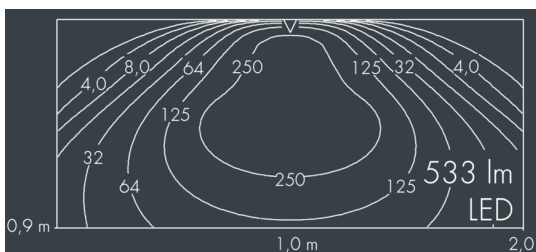

Ecoline

8 792 956 009

3 × 2,5 W, 533 lm, 3000 K warm white,
wall washer 12° / 108°

L₁ = 362 mm, L₂ = 315 mm

Customized solutions and modifications are possible: Special RAL, DB or NCS colours as polyester powder coat, luminaires in 2700 K and other colour temperatures and versions for high ambient temperature.

Specification text

housing made of extruded aluminum and corrosion-resistant die-cast aluminum AlSi12, polyester powder coated by high-quality and UV-stabilized coating process, Colour: silver grey, all exterior parts are stainless steel, UV stabilised, impact-resistant polycarbonate cover with partial frosting for uniform light diffraction, silicon gasket, closure with 2 stainless steel screws, mounting flanges: 2 drilled holes Ø 6.5 mm, spacing L₂, tilt range: 220°, cable gland: M20, connecting terminal: 3 pole, highly efficient optics made of transparent thermoplastic for precise lighting tasks, integral driver (AC/DC), CRI > 80, max 2 SDCM, service life L₉₀/B₁₀ > 50.000 h, Beam angle (FWHM): 12° / 108°, luminous flux: 533 lm, wattage: 8 W, delivered lumens 71 lm/W, protection type IP67, protection class I, impact resistance IK10, windage area 0,1 m², dimensions (L×H×W): 362 × 58 × 54 mm, weight 1.5 kg

Specification

Wattage	8 W	Beam angle (FWHM)	12° / 108°
Delivered lumens	71 lm/W	Housing colour	silver grey
Light source	LED 3000 K	Power supply cable	Ø 6 – 10 mm
Color Rendering Index	CRI > 80	Protection type	IP67
Colour tolerance	max 2 SDCM	Protection class	I
Lifetime ta 25° C	L ₉₀ /B ₁₀ > 50.000 h	Impact resistance	IK10
Control gear	on / off	Windage area	0,1m ²
Input voltage AC	110 – 240 V	Dimensions	362 × 58 × 54 mm
Input voltage DC	110 – 264 V	Weight	1,50 kg
Voltage protection	2 kV L/N 2 kV L/PE	Max. ambient temperature ta	40°
Luminaires per B16A / C16A	27 / 45		