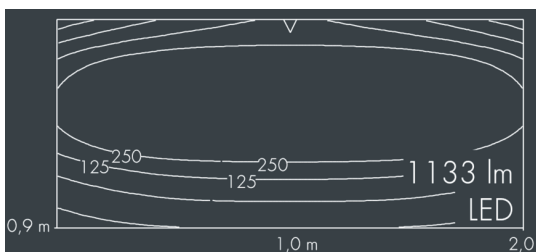

Ecoline

8 793 045 209

6 × 2,5 W, 1133 lm, 4000 K neutral white, 1-10V, wall washer 12° / 108°

L₁ = 662 mm, L₂ = 615 mm

Customized solutions and modifications are possible: Special RAL, DB or NCS colours as polyester powder coat, luminaires in 2700 K and other colour temperatures and versions for high ambient temperature.

Specification text

housing made of extruded aluminum and corrosion-resistant die-cast aluminum AlSi12, polyester powder coated by high-quality and UV-stabilized coating process, Colour: black RAL 7021, all exterior parts are stainless steel, UV stabilised, impact-resistant polycarbonate cover with partial frosting for uniform light diffraction, silicon gasket, closure with 2 stainless steel screws, wall arms: 2 drilled holes Ø 6.5 mm, spacing L₂, tilt range: 220°, cable gland: M20, connecting terminal: 5 pole, highly efficient optics made of transparent thermoplastic for precise lighting tasks, integral driver (1-10V), CRI > 80, max 2 SDCM, service life L₉₀/B₁₀ > 50.000 h, Beam angle (FWHM): 12° / 108°, luminous flux: 1133 lm, wattage: 15 W, delivered lumens 76 lm/W, protection type IP67, protection class I, impact resistance IK10, windage area 0,1 m², dimensions (L×H×W): 662 × 58 × 54 mm, weight 2.8 kg

Specification

Wattage	15 W	Beam angle (FWHM)	12° / 108°
Delivered lumens	76 lm/W	Housing colour	black RAL 7021
Light source	LED 4000 K	Power supply cable	Ø 6 – 10 mm
Color Rendering Index	CRI > 80	Protection type	IP67
Colour tolerance	max 2 SDCM	Protection class	I
Lifetime ta 25° C	L ₉₀ /B ₁₀ > 50.000 h	Impact resistance	IK10
Control gear	1-10V	Windage area	0,1m ²
Input voltage AC	110 – 240 V	Dimensions	662 × 58 × 54 mm
Input voltage DC	195	Weight	2,80 kg
Voltage protection	2 kV L/N 4 kV L/PE	Max. ambient temperature ta	40°
Luminaires per B16A / C16A	50 / 85		