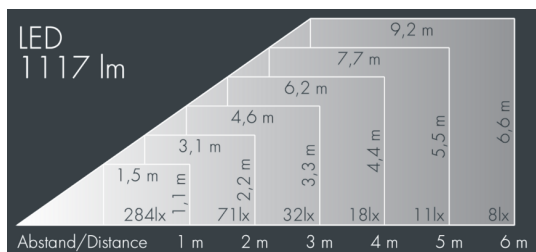

## Ecoline

8 793 055 089

6 × 2,5 W, 1117 lm, 4000 K neutral white, asymmetrical 36° / 64°

L<sub>1</sub> = 662 mm, L<sub>2</sub> = 615 mm

Customized solutions and modifications are possible: Special RAL, DB or NCS colours as polyester powder coat, luminaires in 2700 K and other colour temperatures and versions for high ambient temperature.

## Specification text

housing made of extruded aluminum and corrosion-resistant die-cast aluminum AlSi12, polyester powder coated by high-quality and UV-stabilized coating process, Colour: silver grey, all exterior parts are stainless steel, UV stabilised, impact-resistant polycarbonate cover with partial frosting for uniform light diffraction, silicon gasket, closure with 2 stainless steel screws, wall arms: 2 drilled holes Ø 6.5 mm, spacing L<sub>2</sub>, tilt range: 220°, cable gland: M20, connecting terminal: 3 pole, highly efficient optics made of transparent thermoplastic for precise lighting tasks, CRI > 80, max 2 SDCM, service life L<sub>90</sub>/B<sub>10</sub> > 50.000 h, luminous flux: 1117 lm, wattage: 15 W, delivered lumens 74 lm/W, protection type IP65, protection class I, impact resistance IK10, windage area 0,1 m<sup>2</sup>, dimensions (L×H×W): 662 × 58 × 54 mm, weight 2.8 kg

## Specification

Wattage	15 W	Housing colour	silver grey
Delivered lumens	74 lm/W	Power supply cable	Ø 6 – 10 mm
Light source	LED 4000 K	Protection type	IP65
Color Rendering Index	CRI > 80	Protection class	I
Colour tolerance	max 2 SDCM	Impact resistance	IK10
Lifetime ta 25° C	L <sub>90</sub> /B <sub>10</sub> > 50.000 h	Windage area	0,1 m <sup>2</sup>
Control gear	on / off	Dimensions	662 × 58 × 54 mm
Input voltage AC	110 – 240 V	Weight	2,80 kg
Input voltage DC	195 – 255 V	Max. ambient temperature ta	40°
Voltage protection	2 kV L/N   4 kV L/PE		
Luminaires per B16A / C16A	50 / 85		