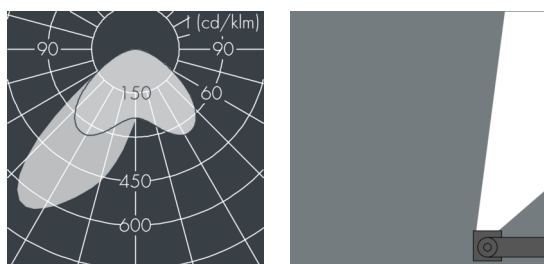

## Ecoline

8 793 055 089

6 × 2,5 W, 1117 lm, 4000 K neutral white, asymmetrical 36° / 64°

L<sub>1</sub> = 662 mm, L<sub>2</sub> = 615 mm

Customized solutions and modifications are possible: Special RAL, DB or NCS colours as polyester powder coat, luminaires in 2700 K and other colour temperatures and versions for high ambient temperature.

## Specification text

housing made of extruded aluminum and corrosion-resistant die-cast aluminum AlSi12, polyester powder coated by high-quality and UV-stabilized coating process, Colour: silver grey, all exterior parts are stainless steel, UV stabilised, impact-resistant polycarbonate cover with partial frosting for uniform light diffraction, silicon gasket, closure with 2 stainless steel screws, wall arms: 2 drilled holes Ø 6.5 mm, spacing L<sub>2</sub>, tilt range: 220°, cable gland: M20, connecting terminal: 3 pole, highly efficient optics made of transparent thermoplastic for precise lighting tasks, CRI > 80, max 2 SDCM, service life L<sub>90</sub>/B<sub>10</sub> > 50.000 h, luminous flux: 1117 lm, wattage: 15 W, delivered lumens 74 lm/W, protection type IP65, protection class I, impact resistance IK10, windage area 0,1 m<sup>2</sup>, dimensions (L×H×W): 662 × 58 × 54 mm, weight 2.8 kg

## Specification

Wattage	15 W	Housing colour	silver grey
Delivered lumens	74 lm/W	Power supply cable	Ø 6 – 10 mm
Light source	LED 4000 K	Protection type	IP65
Color Rendering Index	CRI > 80	Protection class	I
Colour tolerance	max 2 SDCM	Impact resistance	IK10
Lifetime ta 25° C	L <sub>90</sub> /B <sub>10</sub> > 50.000 h	Windage area	0,1 m <sup>2</sup>
Control gear	on / off	Dimensions	662 × 58 × 54 mm
Input voltage AC	110 – 240 V	Weight	2,80 kg
Input voltage DC	195 – 255 V	Max. ambient temperature ta	40°
Voltage protection	2 kV L/N   4 kV L/PE		
Luminaires per B16A / C16A	50 / 85		