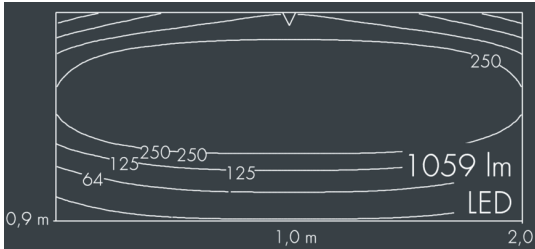

Ecoline

8 793 056 009

6 × 2,5 W, 1059 lm, 3000 K warm white,
wall washer 12° / 108°

L₁ = 662 mm, L₂ = 615 mm

Customized solutions and modifications are possible: Special RAL, DB or NCS colours as polyester powder coat, luminaires in 2700 K and other colour temperatures and versions for high ambient temperature.

Specification text

housing made of extruded aluminum and corrosion-resistant die-cast aluminum AlSi12, polyester powder coated by high-quality and UV-stabilized coating process, Colour: silver grey, all exterior parts are stainless steel, UV stabilised, impact-resistant polycarbonate cover with partial frosting for uniform light diffraction, silicon gasket, closure with 2 stainless steel screws, wall arms: 2 drilled holes Ø 6.5 mm, spacing L₂, tilt range: 220°, cable gland: M20, connecting terminal: 3 pole, highly efficient optics made of transparent thermoplastic for precise lighting tasks, integral driver (AC/DC), CRI > 80, max 2 SDCM, service life L₉₀/B₁₀ > 50.000 h, Beam angle (FWHM): 12° / 108°, luminous flux: 1059 lm, wattage: 15 W, delivered lumens 71 lm/W, protection type IP67, protection class I, impact resistance IK10, windage area 0,1 m², dimensions (L×H×W): 662 × 58 × 54 mm, weight 2.8 kg

Specification

Wattage	15 W	Beam angle (FWHM)	12° / 108°
Delivered lumens	71 lm/W	Housing colour	silver grey
Light source	LED 3000 K	Power supply cable	Ø 6 – 10 mm
Color Rendering Index	CRI > 80	Protection type	IP67
Colour tolerance	max 2 SDCM	Protection class	I
Lifetime ta 25° C	L ₉₀ /B ₁₀ > 50.000 h	Impact resistance	IK10
Control gear	on / off	Windage area	0,1m ²
Input voltage AC	110 – 240 V	Dimensions	662 × 58 × 54 mm
Input voltage DC	195 – 255 V	Weight	2,80 kg
Voltage protection	2 kV L/N 4 kV L/PE	Max. ambient temperature ta	40°
Luminaires per B16A / C16A	50 / 85		