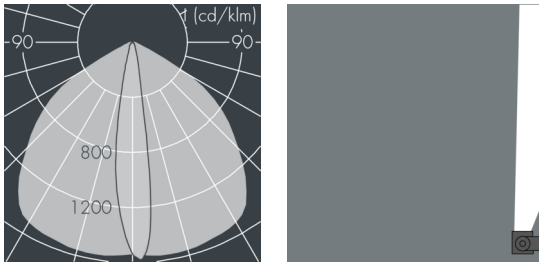

Ecoline

8 793 056 009

6 × 2,5 W, 1059 lm, 3000 K warm white,
wall washer 12° / 108°

L₁ = 662 mm, L₂ = 615 mm

Customized solutions and modifications are possible: Special RAL, DB or NCS colours as polyester powder coat, luminaires in 2700 K and other colour temperatures and versions for high ambient temperature.

Specification text

housing made of extruded aluminum and corrosion-resistant die-cast aluminum AlSi12, polyester powder coated by high-quality and UV-stabilized coating process, Colour: silver grey, all exterior parts are stainless steel, UV stabilised, impact-resistant polycarbonate cover with partial frosting for uniform light diffraction, silicon gasket, closure with 2 stainless steel screws, wall arms: 2 drilled holes Ø 6.5 mm, spacing L₂, tilt range: 220°, cable gland: M20, connecting terminal: 3 pole, highly efficient optics made of transparent thermoplastic for precise lighting tasks, integral driver (AC/DC), CRI > 80, max 2 SDCM, service life L₉₀/B₁₀ > 50.000 h, Beam angle (FWHM): 12° / 108°, luminous flux: 1059 lm, wattage: 15 W, delivered lumens 71 lm/W, protection type IP67, protection class I, impact resistance IK10, windage area 0,1 m², dimensions (L×H×W): 662 × 58 × 54 mm, weight 2.8 kg

Specification

Wattage	15 W	Beam angle (FWHM)	12° / 108°
Delivered lumens	71 lm/W	Housing colour	silver grey
Light source	LED 3000 K	Power supply cable	Ø 6 – 10 mm
Color Rendering Index	CRI > 80	Protection type	IP67
Colour tolerance	max 2 SDCM	Protection class	I
Lifetime ta 25° C	L ₉₀ /B ₁₀ > 50.000 h	Impact resistance	IK10
Control gear	on / off	Windage area	0,1m ²
Input voltage AC	110 – 240 V	Dimensions	662 × 58 × 54 mm
Input voltage DC	195 – 255 V	Weight	2,80 kg
Voltage protection	2 kV L/N 4 kV L/PE	Max. ambient temperature ta	40°
Luminaires per B16A / C16A	50 / 85		